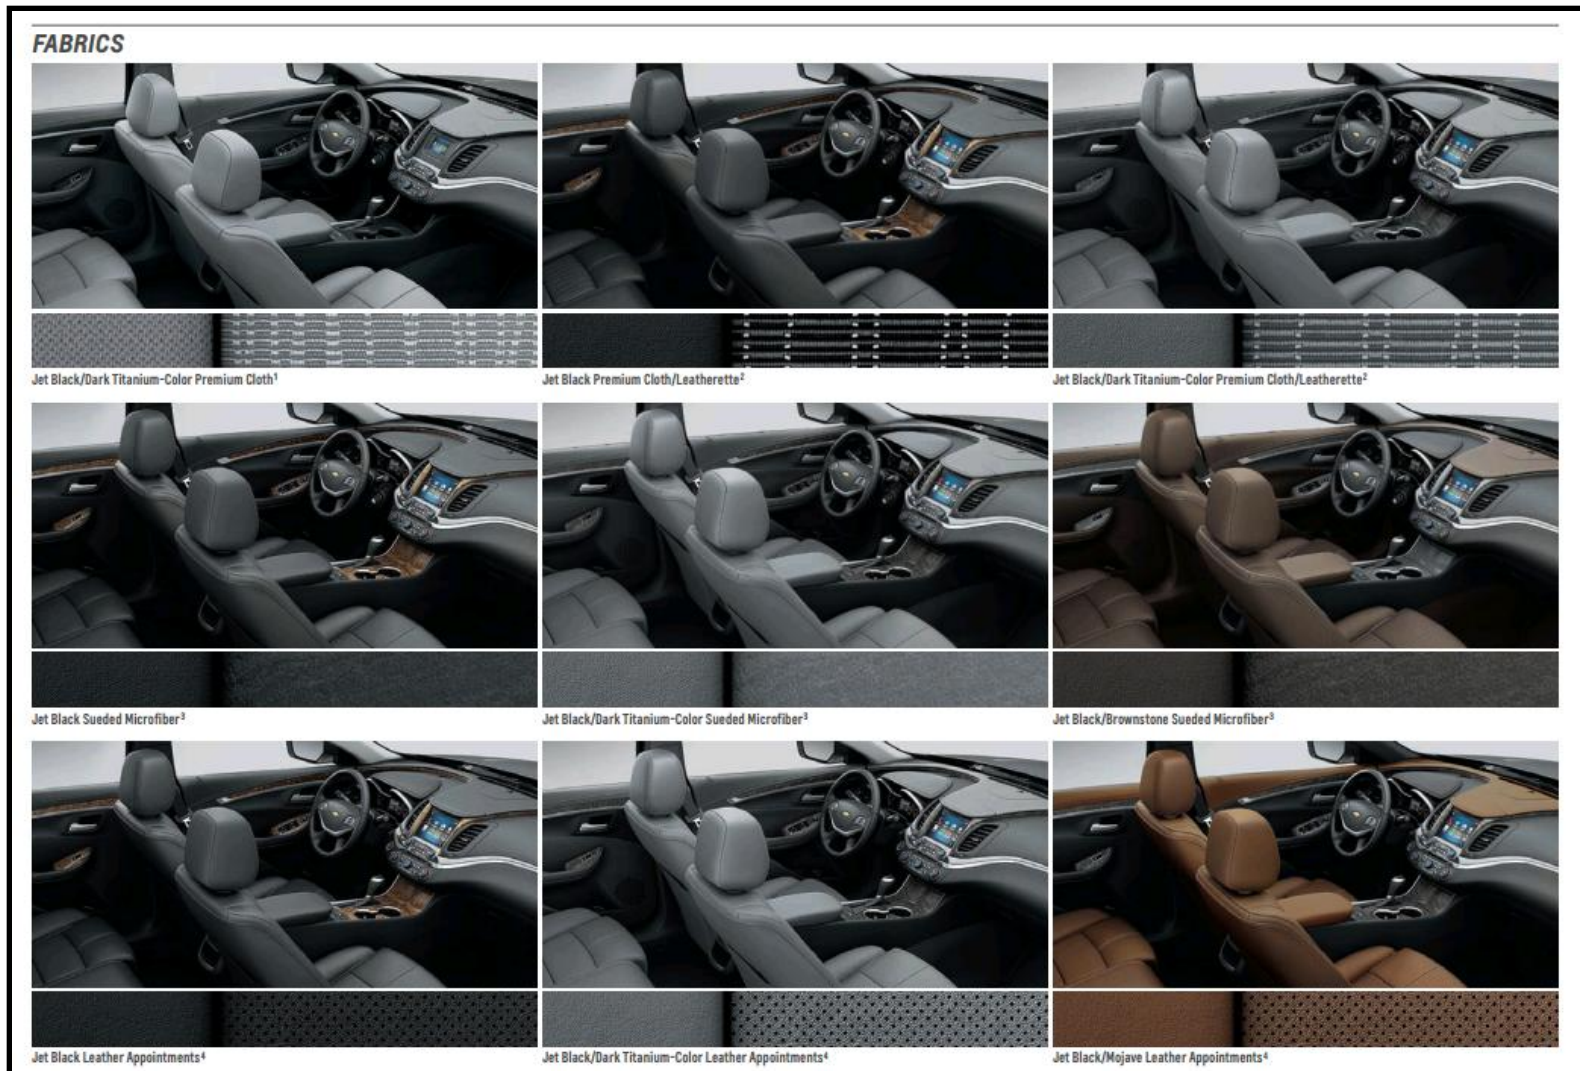

INTERIOR COLORS

CHEVY

- Jet Black
- Dark Titanium

KATZKIN

- Black
- Light Grey