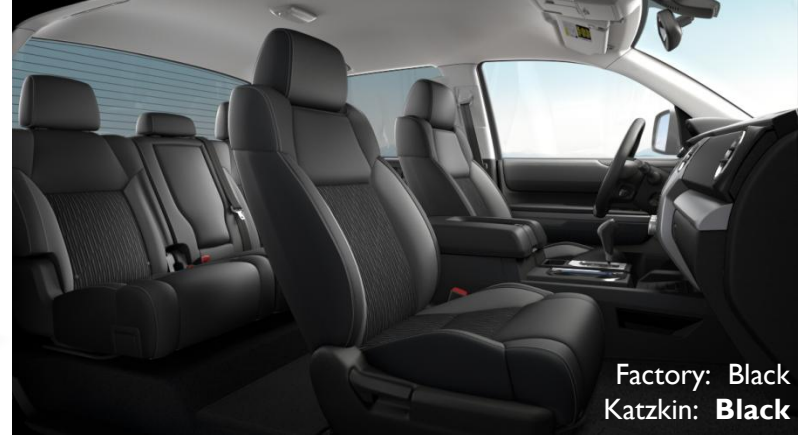

2014 - 2018
TOYOTA TUNDRA
CREWMAX
SR5 / TRD PRO

katzkin[®]
AUTOMOTIVE LEATHER
Love Your Drive[™]

INTERIOR DESIGN SET

FACTORY COLORS

Factory: Black
Katzkin: **Black**

Factory: Graphite
Katzkin: **Charcoal**