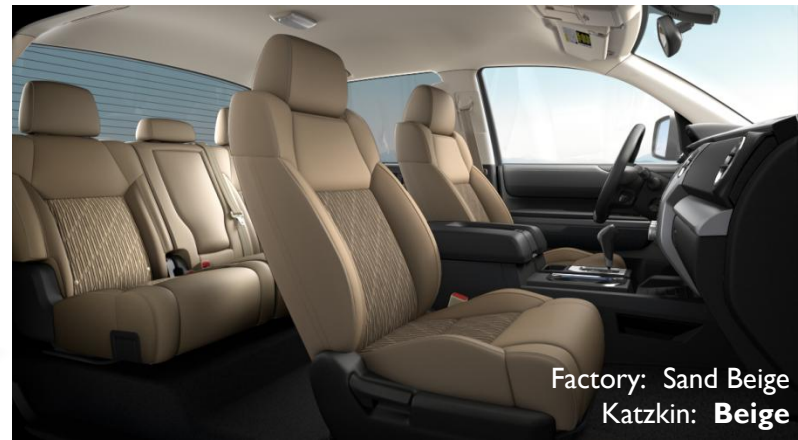

2014 - 2018
TOYOTA TUNDRA
CREWMAX
SR5 / TRD PRO

katzkin[®]
AUTOMOTIVE LEATHER
Love Your Drive[™]

INTERIOR DESIGN SET

FACTORY COLORS

Factory: Black
Katzkin: **Black**

Factory: Graphite
Katzkin: **Charcoal**

Factory: Sand Beige
Katzkin: **Beige**

katzkin[®]
AUTOMOTIVE LEATHER

FACTORY DESIGN

FI

Black wrap
Black stitching

FI07-100

katzkin[®]
AUTOMOTIVE LEATHER

FACTORY DESIGN