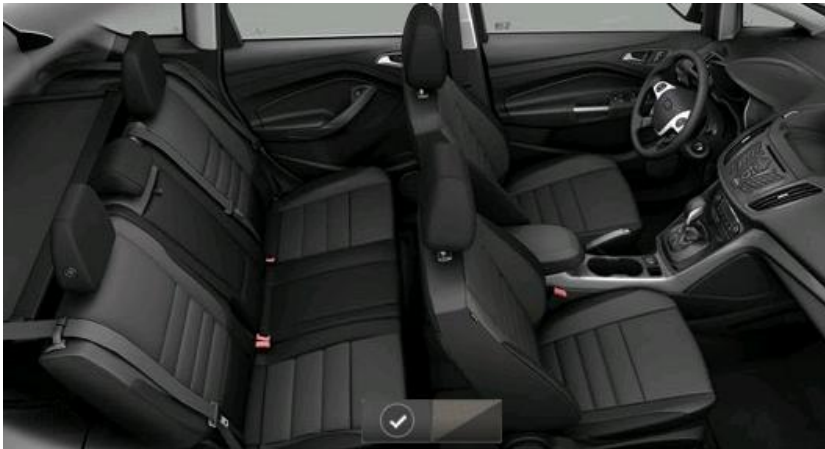

2017 FORD C-MAX

DESIGN SET

katzkin[®]
AUTOMOTIVE LEATHER

FORD

- Charcoal Black
- Medium Light Stone

KATZKIN

- Black
- Beach

katzkin[®]
AUTOMOTIVE LEATHER