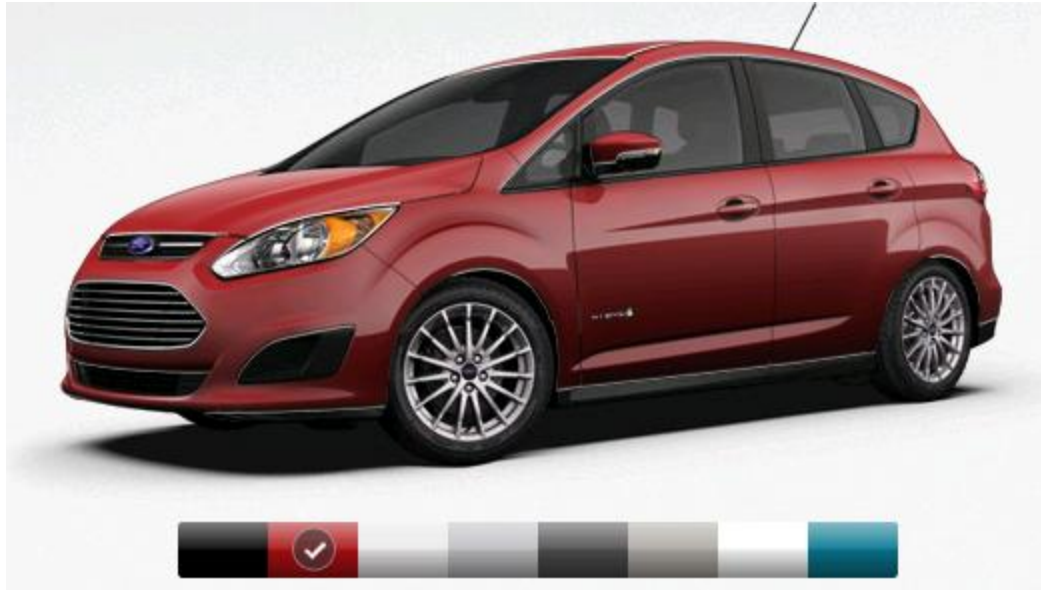

2017 FORD C-MAX

DESIGN SET

katzkin[®]
AUTOMOTIVE LEATHER

FORD

- Charcoal Black
- Medium Light Stone

KATZKIN

- Black
- Beach

katzkin[®]
AUTOMOTIVE LEATHER

FACTORY DESIGN

Black wrap, Black stitching
F169-100

Black wrap, perf insert,
Ash wings,
Ash contrast top stitch no insert
K620-100

Black wrap, perf insert
Java center,
Raven Suedezkin wings,
Tan contrast top stitch no insert
K619-100

Black wrap, perf insert,
Silver contrast top stitch no insert
K615-100

Black wrap,
Barracuda Red combo,
Red wings,
Red contrast top stitch no insert
K618-100

Black wrap,
Raven Suedezkin insert,
Silver contrast top stitch no insert
K617-100