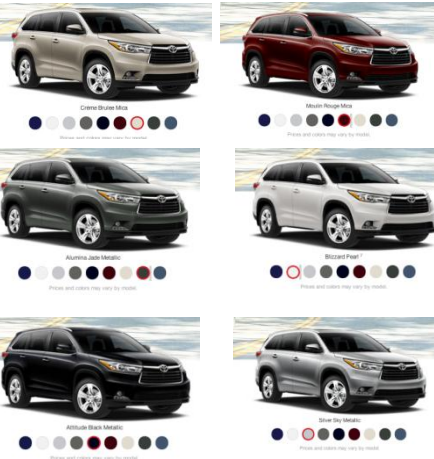

K6
Parchment wrap,
perf insert, perf wings,
Black contrast all stitch
K255-230