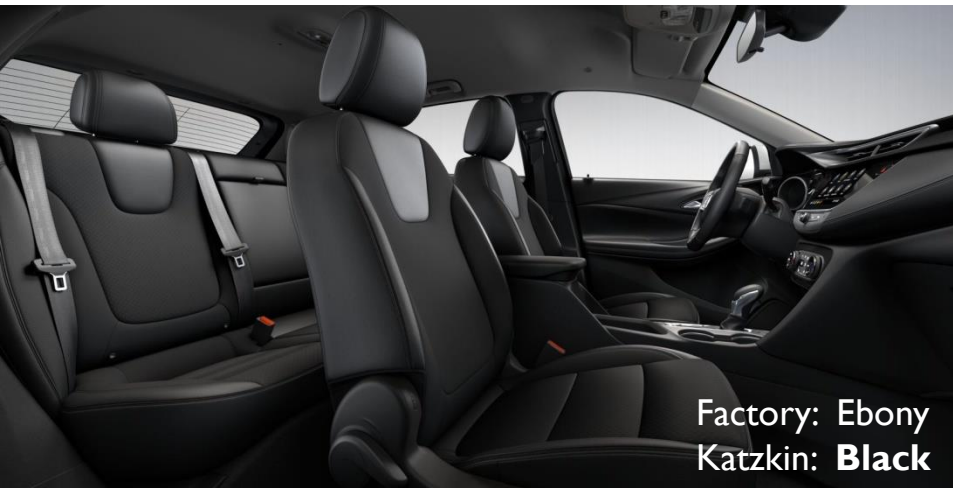

2020 Buick Encore GX

katzkin[®]
AUTOMOTIVE LEATHER
Love Your Drive[™]

INTERIOR DESIGN SET

FACTORY COLORS
katzkin
AUTOMOTIVE LEATHER

Factory: Ebony
Katzkin: **Black**

Factory: Whisper Beige
Katzkin: **Alabaster**