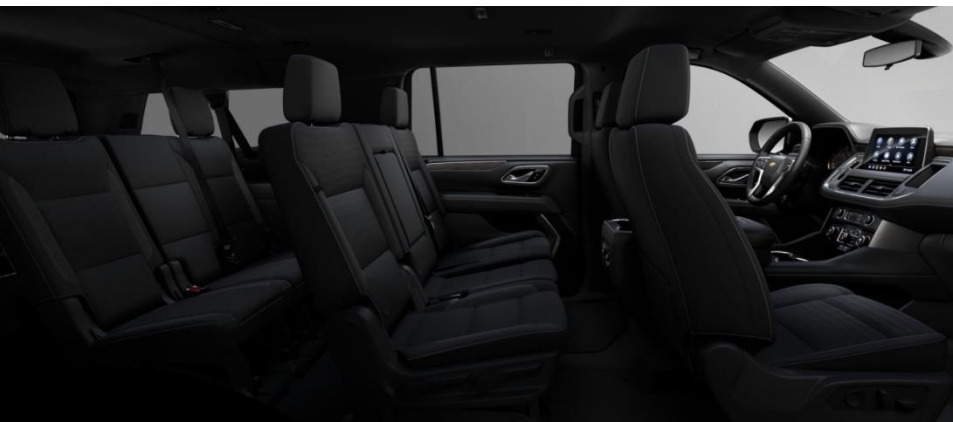

2021 Chevy Suburban LS

katzkin[®]
AUTOMOTIVE LEATHER
Love Your Drive[™]

INTERIOR DESIGN SET

FACTORY COLORS

katzkin[®]
AUTOMOTIVE LEATHER

Factory: Jet Black
Katzkin: **Black**

Factory: Gideon/Very Dark Atmosphere
Katzkin: **Platinum**