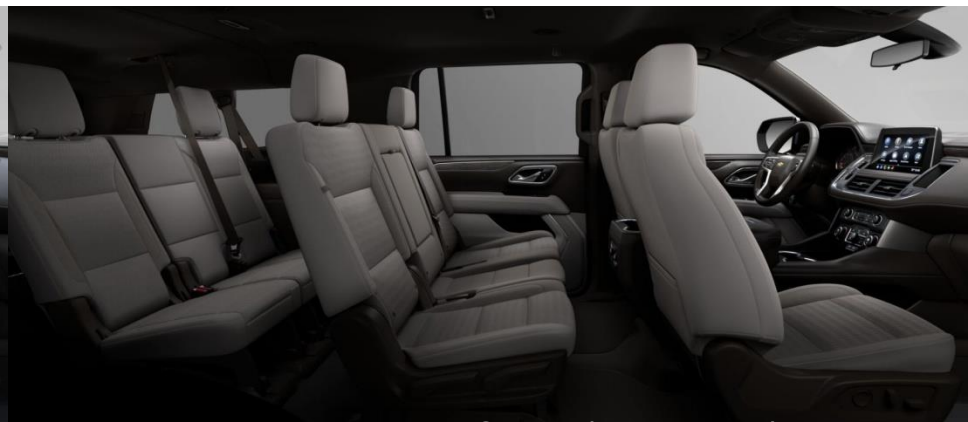

2021 Chevy Suburban LS

katzkin[®]
AUTOMOTIVE LEATHER
Love Your Drive[™]

INTERIOR DESIGN SET

FACTORY COLORS

katzkin[®]
AUTOMOTIVE LEATHER

Factory: Jet Black
Katzkin: **Black**

Factory: Gideon/Very Dark Atmosphere
Katzkin: **Platinum**