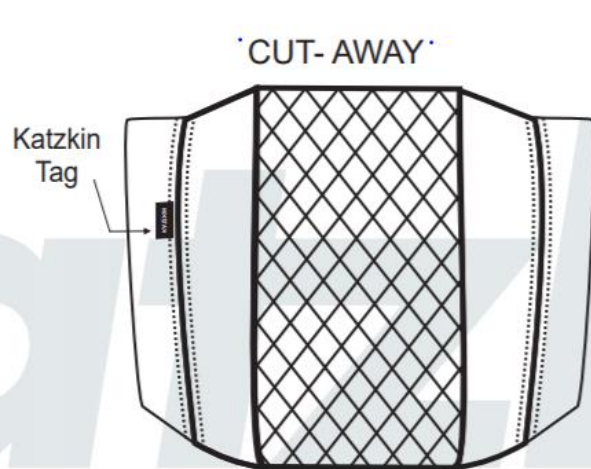

*CTSEAT1X

**ORDER DIAMOND OR DOUBLE DIAMOND
CHOOSE YOUR TEK COLOR**