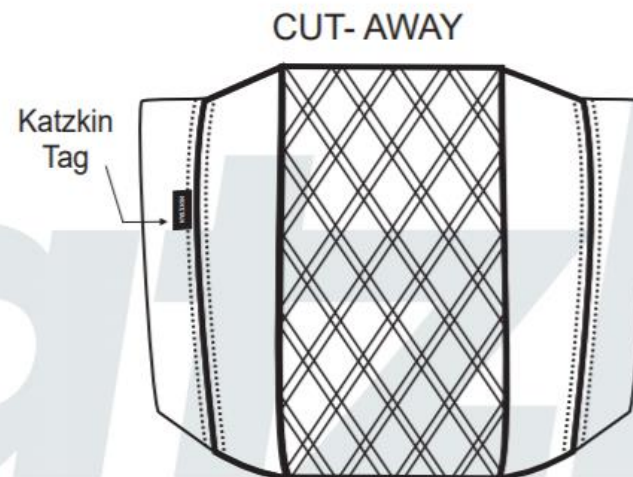

katzkin
AUTOMOTIVE LEATHER
Love Your Drive™

***TEKPNLDDV**
TEK PANEL DOUBLE DIAMOND
VERTICAL

44" X 20"

***TEKPNLDDH**
TEK PANEL DOUBLE DIAMOND
HORIZONTAL

***CTSEAT1X**

**ORDER DIAMOND OR DOUBLE DIAMOND
CHOOSE YOUR TEK COLOR**

MODEL AVAILABILITY

PATTERNS WILL BE ADDED THROUGHOUT 2018

CHEVROLET / GMC

TekStitch™

katzkin
AUTOMOTIVE LEATHER
Love Your Drive™

MAKE	MODEL	YEAR	PATTERN #	TRIM / CONFIGURATION	SEATING
CHEVY	CAMARO	2016 - 2018	P2CH23X	COUPE	
CHEVY	CAMARO	2016 - 2018	P2CH24X	CONVERTIBLE	
CHEVY	COLORADO	2015 - 2018	N2CH06X	CREW CAB	
CHEVY	COLORADO	2015 - 2018	N2CH07X	EXTENDED CAB	
CHEVY / GMC	EQUINOX / TERRAIN		R2CH83X / R2GM83X		
INSERTS OR WINGS					
CHEVY	MALIBU	2016 - 2018	P2CH51X		
INSERTS OR WINGS					
CHEVY / GMC	TAHOE / SUBURBAN / YUKON	2016 - 2018	P2CH77X / P2GM77X		BENCH
CHEVY / GMC	TAHOE / SUBURBAN / YUKON	2016 - 2018	P2CH79X / P2GM79X		BUCKETS
CHEVY / GMC	TAHOE / SUBURBAN / YUKON	2016 - 2018	P2CH79BKX		QUAD BKT
CHEVY / GMC	TAHOE / SUBURBAN / YUKON	2016 - 2018	P2CH71X		BENCH
CHEVY / GMC	TAHOE / SUBURBAN / YUKON	2016 - 2018	P2CH73X		BUCKETS
INSERTS OR WINGS					
CHEVY / GMC	SILVERADO / SIERRA	2016 - 2018	P2CH00X / P2GM00X	CREW CAB 1PC	BENCH
CHEVY / GMC	SILVERADO / SIERRA	2016 - 2018	P2CH02X / P2GM02X	CREW CAB 2PC	BENCH
CHEVY / GMC	SILVERADO / SIERRA	2016 - 2018	P2CH01X / P2GM01X	CREW CAB	BUCKETS
CHEVY / GMC	SILVERADO / SIERRA	2016 - 2018	P2CH03X / P2GM03X	DOUBLE CAB 1PC	BENCH
CHEVY / GMC	SILVERADO / SIERRA	2016 - 2018	P2CH05X / P2GM05X	DOUBLE CAB 2PC	BENCH
CHEVY / GMC	SILVERADO / SIERRA	2016 - 2018	P2CH04X / P2GM04X	DOUBLE CAB	BUCKETS
INSERTS OR WINGS					
CHEVY	TRAVERSE	2018	R2CH64X	3 ROW 7-PASS	
CHEVY	TRAVERSE	2018	R2CH65X	3 ROW 8-PASS	
GMC	ACADIA	2017-2018	Q2GM63X	3 ROW 7-PASS	
GMC	ACADIA	2017-2018	Q2GM64X	3 ROW 6-PASS	
GMC	ACADIA	2017-2018	Q2GM65X	2 ROW 5-PASS	