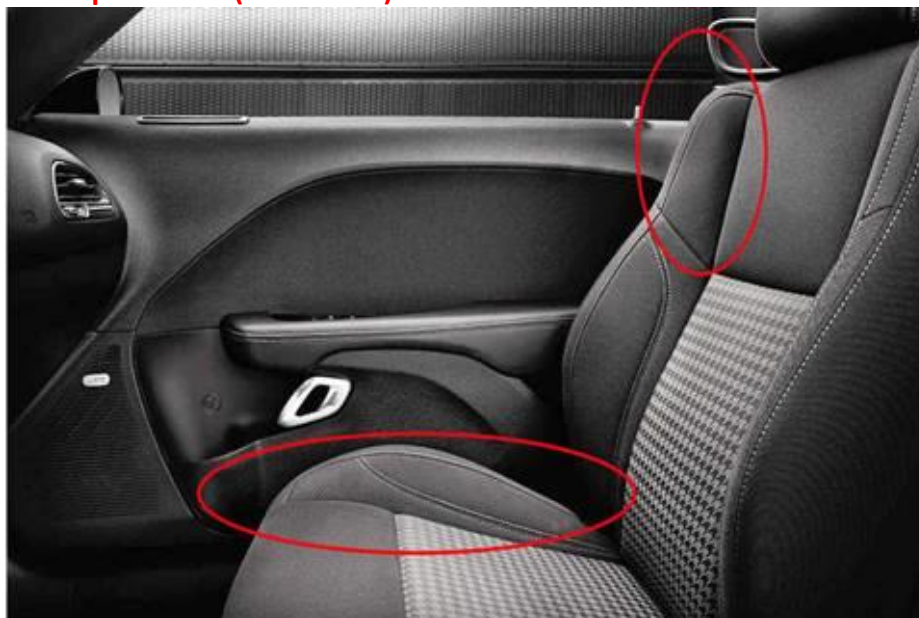

### **CHARGER**

2015-2017 Base Seats = N2DO43

2018 Base Seats = R2DO43

There are **NO** 2019-2020 Chargers with Base Seats.

**N2DO43/R2DO43**

2015-2017 Sport Seats = N2DO44

2018-2019 Sport Seats (Hard/Plastic Back) = R2DO44

**2020 Sport Seats (Cloth Back) = T2DO44**

**N2DO44/R2DO44/T2DO44**

**T2DO44 – CLOTH BACK**

**N2DO44/R2DO44 – PLASTIC BACK**

2015-2020 Performance Seats = N2DO42  
(like sport buckets but with larger and deeper side bolsters)