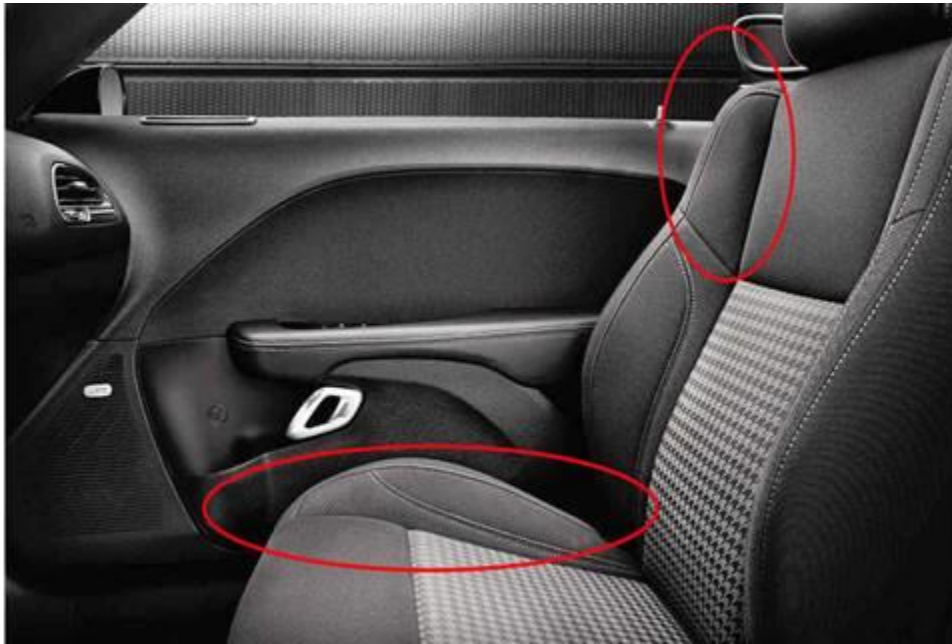

CHALLENGER

2015-2019 Sport Seats (Hard Plastic Back) = N2DO51

2020 Sport Seats (Cloth Back) = T2DO51

2015-2020 Performance Seats = N2DO52

N2DO51/T2DO51