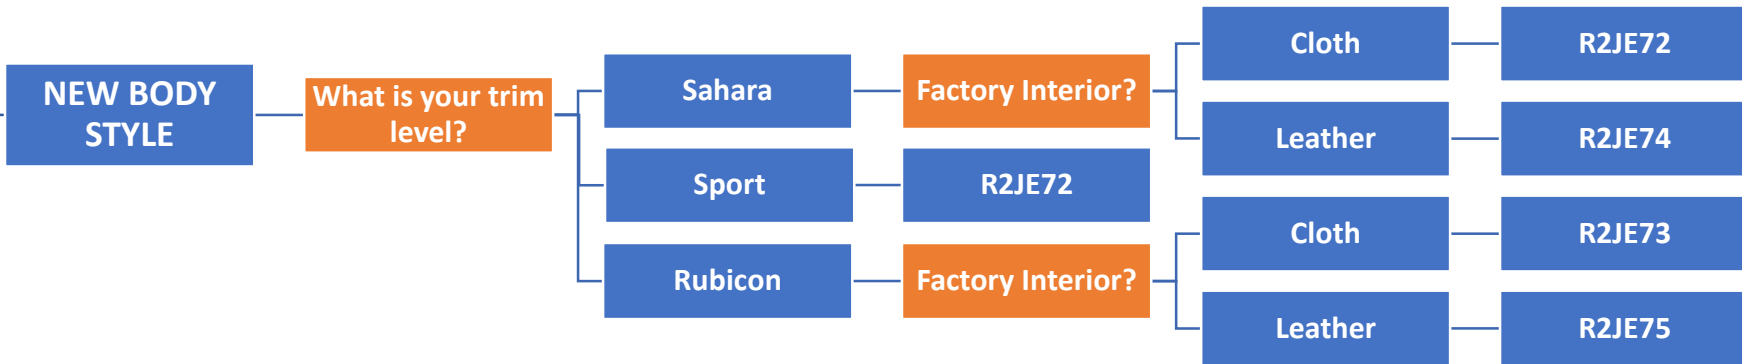

How to Order a 4-Door 2018 Jeep Wrangler

What is your body style?

2018
JEEP
WRANGLER

ory
inspire
scovery.

JL – NEW BODY STYLE

The heat extractor vents are
above the front fenders.

JK – OLD BODY STYLE