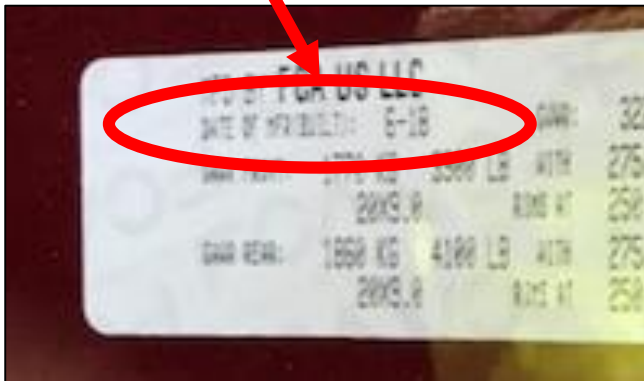

RAM DT (2019) vs. RAM DS (2018/2019 Classic)

The 2019 RAM DS models carry this badge.

RAM

How to locate a RAM DS 1500 Build Date

FINDING THE BUILD DATE **ON THE TRUCK**:

- There is one white sticker located on the driver door. We will need the following information from **TWO locations** on this sticker to determine the truck's build date.

1

2

- DATE of MFR (BUILT): **MONTH-YEAR (6-18)**
- MDH: MONTH-**DAY**-HOUR (**062817**)

The truck in this example was built **6/28/18** (at 5 p.m.)

This is the date we need to know to determine if the truck was built **before or after 7/16/18.**