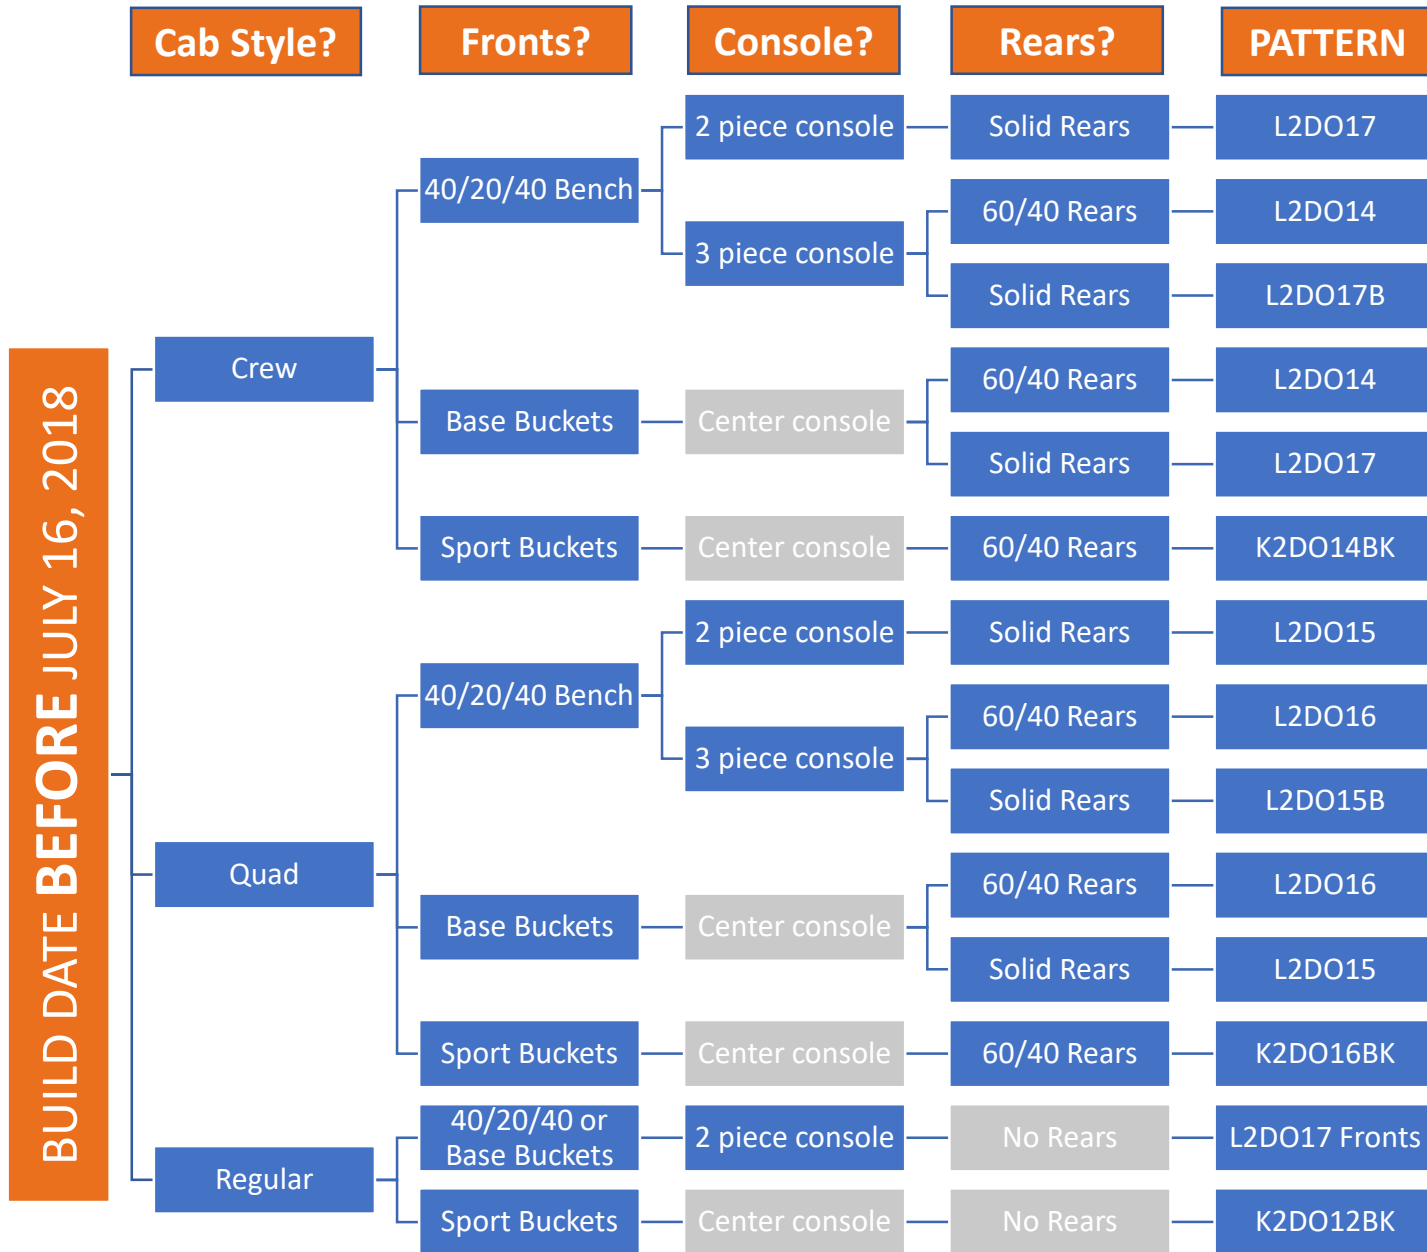

1

2

- DATE of MFR (BUILT): **MONTH-YEAR (6-18)**
- MDH: MONTH-**DAY**-HOUR (**062817**)

The truck in this example was built **6/28/18** (at 5 p.m.)

This is the date we need to know to determine if the truck was built **before or after 7/16/18.**

How to order a 2018 RAM 2500 / 3500

2500/3500

Automatic or Manual Transmission?

IF MANUAL, ORDER FRONT CONSOLE *K2DO98 WITH THE KIT