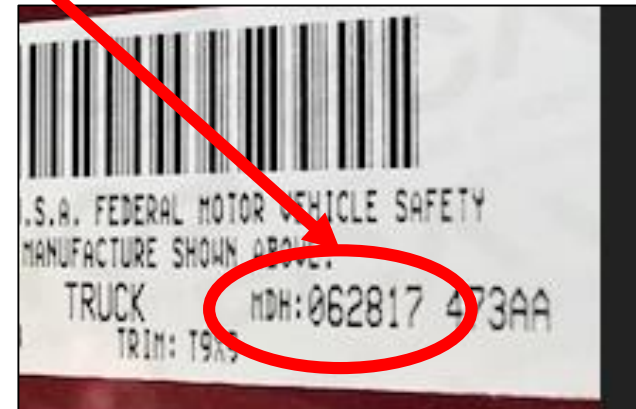

How to locate a RAM DS 1500 Build Date

FINDING THE BUILD DATE **ON THE TRUCK**:

- There is one white sticker located on the driver door. We will need the following information from **TWO locations** on this sticker to determine the truck's build date.

1

2

1. DATE of MFR (BUILT): **MONTH-YEAR (6-18)**
2. MDH: MONTH-**DAY**-HOUR (**062817**)

The truck in this example was built **6/28/18** (at 5 p.m.)

This is the date we need to know to determine if the truck was built **before or after 7/16/18.**