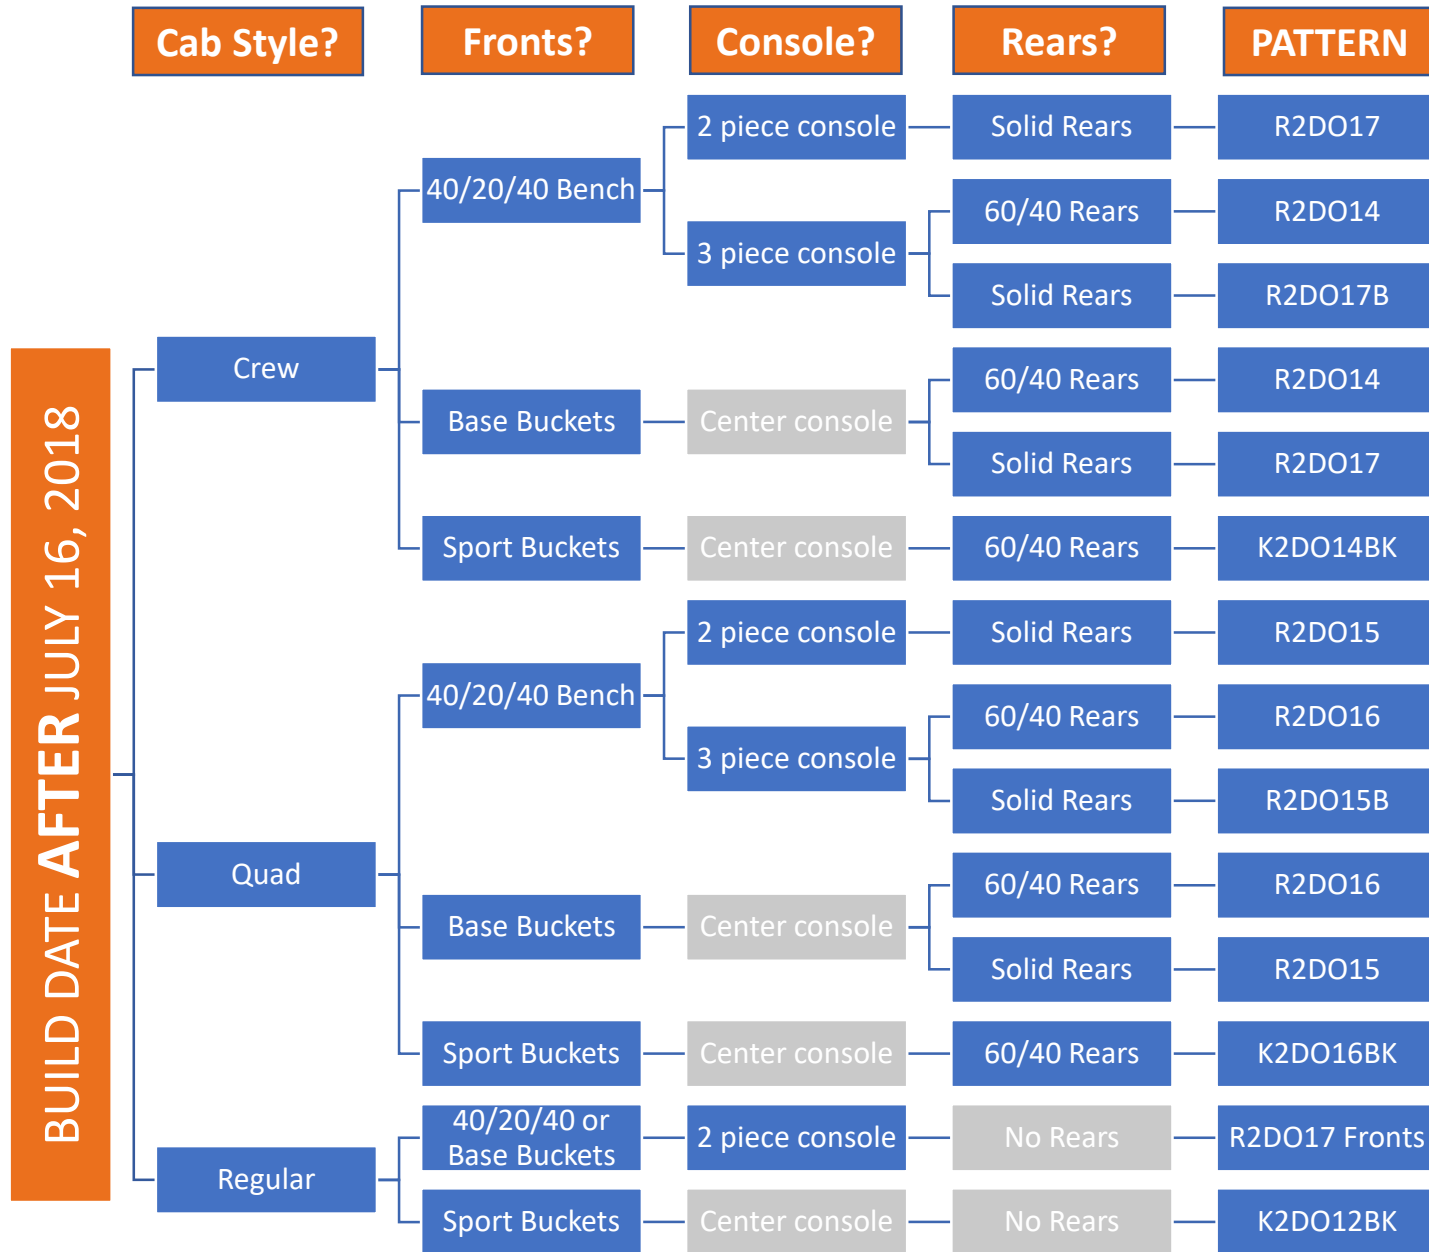

1

2

- DATE of MFR (BUILT): **MONTH-YEAR (6-18)**
- MDH: MONTH-**DAY**-HOUR (**062817**)

The truck in this example was built **6/28/18** (at 5 p.m.)

This is the date we need to know to determine if the truck was built **before or after 7/16/18.**

How to order a 2018 RAM 2500 / 3500

2500/3500

Automatic or Manual Transmission?

IF MANUAL, ORDER FRONT CONSOLE *K2DO98 WITH THE KIT