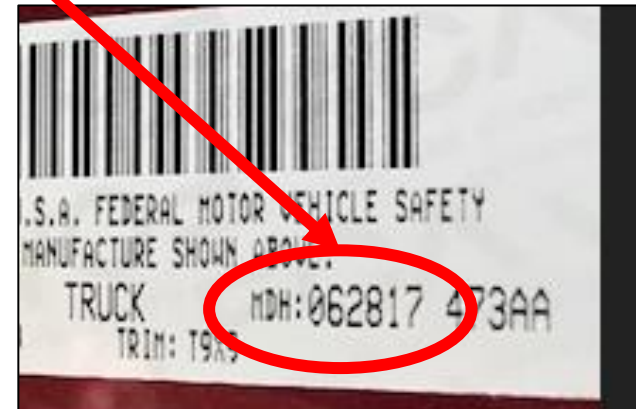

How to locate a RAM DS 1500 Build Date

FINDING THE BUILD DATE **ON THE TRUCK**:

- There is one white sticker located on the driver door. We will need the following information from **TWO locations** on this sticker to determine the truck's build date.

1

2

1) DATE of MFR (BUILT): **MONTH-YEAR (6-18)**
2) MDH: MONTH-**DAY**-**HOUR (062817)**

The truck in this example was built **6/28/18** (at 5 p.m.)

This is the date we need to know to determine if the truck was built **before or after 7/16/18.**