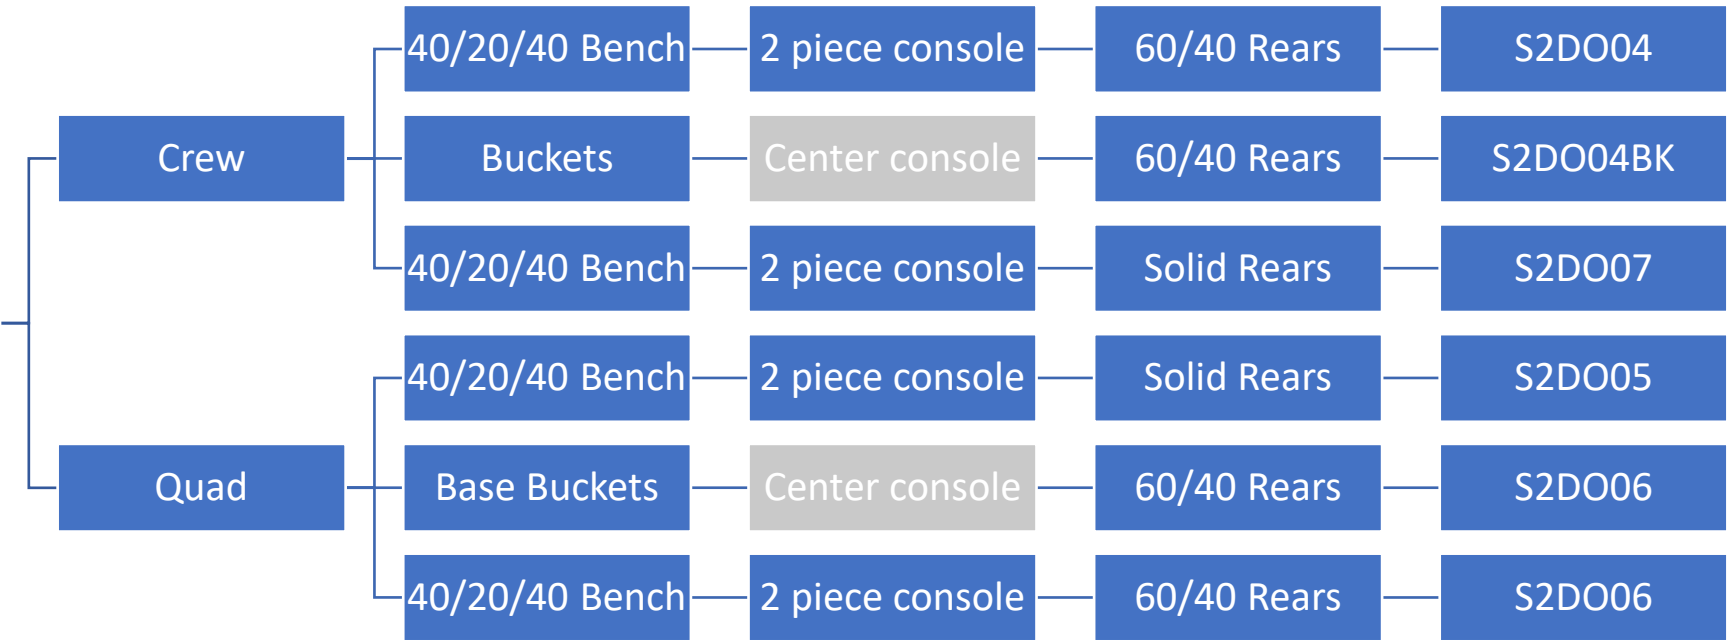

How to order a 2019-2021 RAM 1500 (DT)

Cab Style?   **Fronts?**   **Console?**   **Rears?**   **PATTERN**

RAM DT