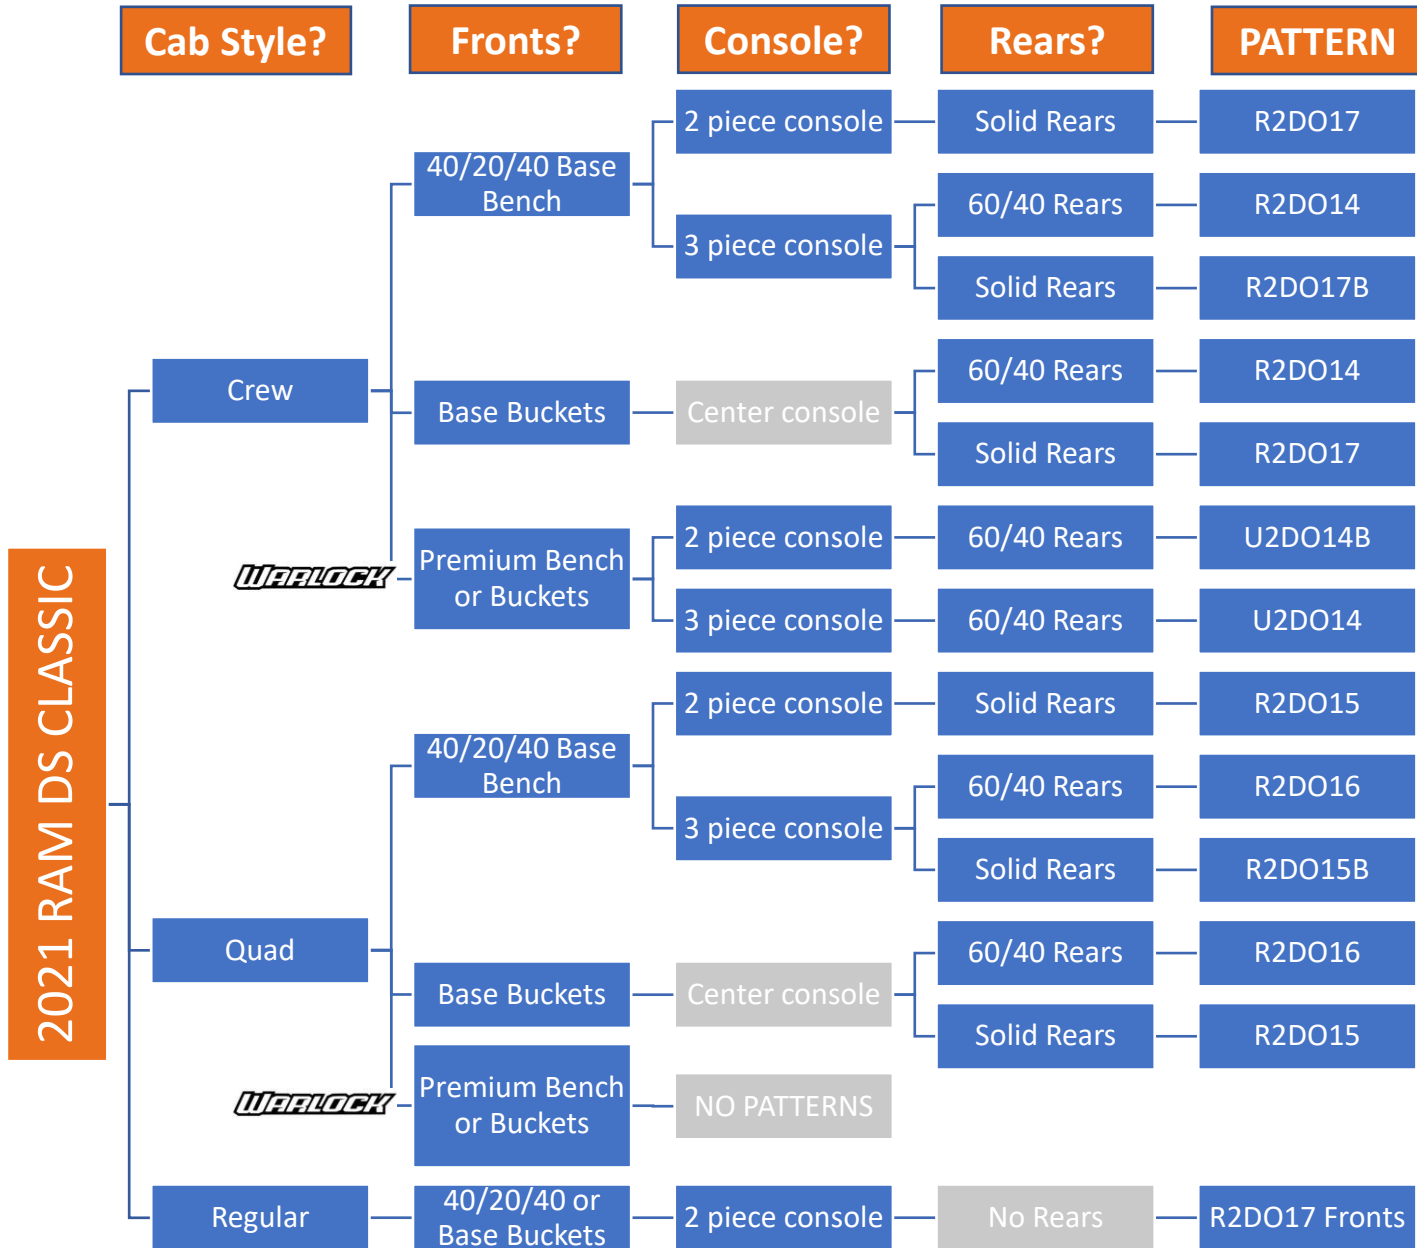

RAM DT (2019-2021) vs. RAM DS (2018-2021 Classic)

The 2019-2021 RAM DS models carry this badge.

RAM

How to locate a RAM DS 1500 Build Date

FINDING THE BUILD DATE **ON THE TRUCK**:

- There is one white sticker located on the driver door. We will need the following information from **TWO locations** on this sticker to determine the truck's build date.

1

2

- 1) DATE of MFR (BUILT): **MONTH-YEAR (6-18)**
- 2) MDH: MONTH-**DAY**-**HOUR (062817)**

The truck in this example was built **6/28/18** (at 5 p.m.)

This is the date we need to know to determine if the truck was built **before or after 7/16/18.**

How to order a 2021 RAM DS 1500 Classic

How to order a 2019-2021 RAM 1500 (DT)

Cab Style? **Fronts?** **Console?** **Rears?** **PATTERN**

RAM DT

**Laramie with
Factory Leather**

How to order a 2018 RAM 2500 / 3500

2500/3500

Automatic or Manual Transmission?

**IF MANUAL,
ORDER FRONT
CONSOLE
*K2DO98
WITH THE KIT**

How to order a 2019-2021 RAM 2500/3500 (DJ/D2)

*Sport Bench only available in the POWER WAGON. Sport Buckets in FACTORY LEATHER LARAMIE.