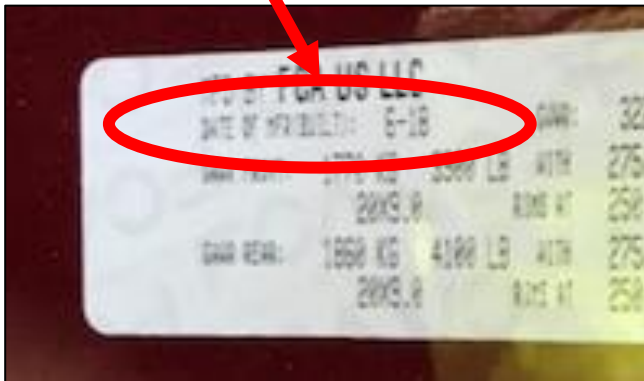

RAM DT (2019-2021) vs. RAM DS (2018-2021 Classic)

The 2019-2021 RAM DS models carry this badge.

RAM

How to locate a RAM DS 1500 Build Date

FINDING THE BUILD DATE **ON THE TRUCK**:

- There is one white sticker located on the driver door. We will need the following information from **TWO locations** on this sticker to determine the truck's build date.

1

2

- 1) DATE of MFR (BUILT): **MONTH-YEAR (6-18)**
- 2) MDH: MONTH-**DAY**-**HOUR (062817)**

The truck in this example was built **6/28/18** (at 5 p.m.)

This is the date we need to know to determine if the truck was built **before or after 7/16/18.**