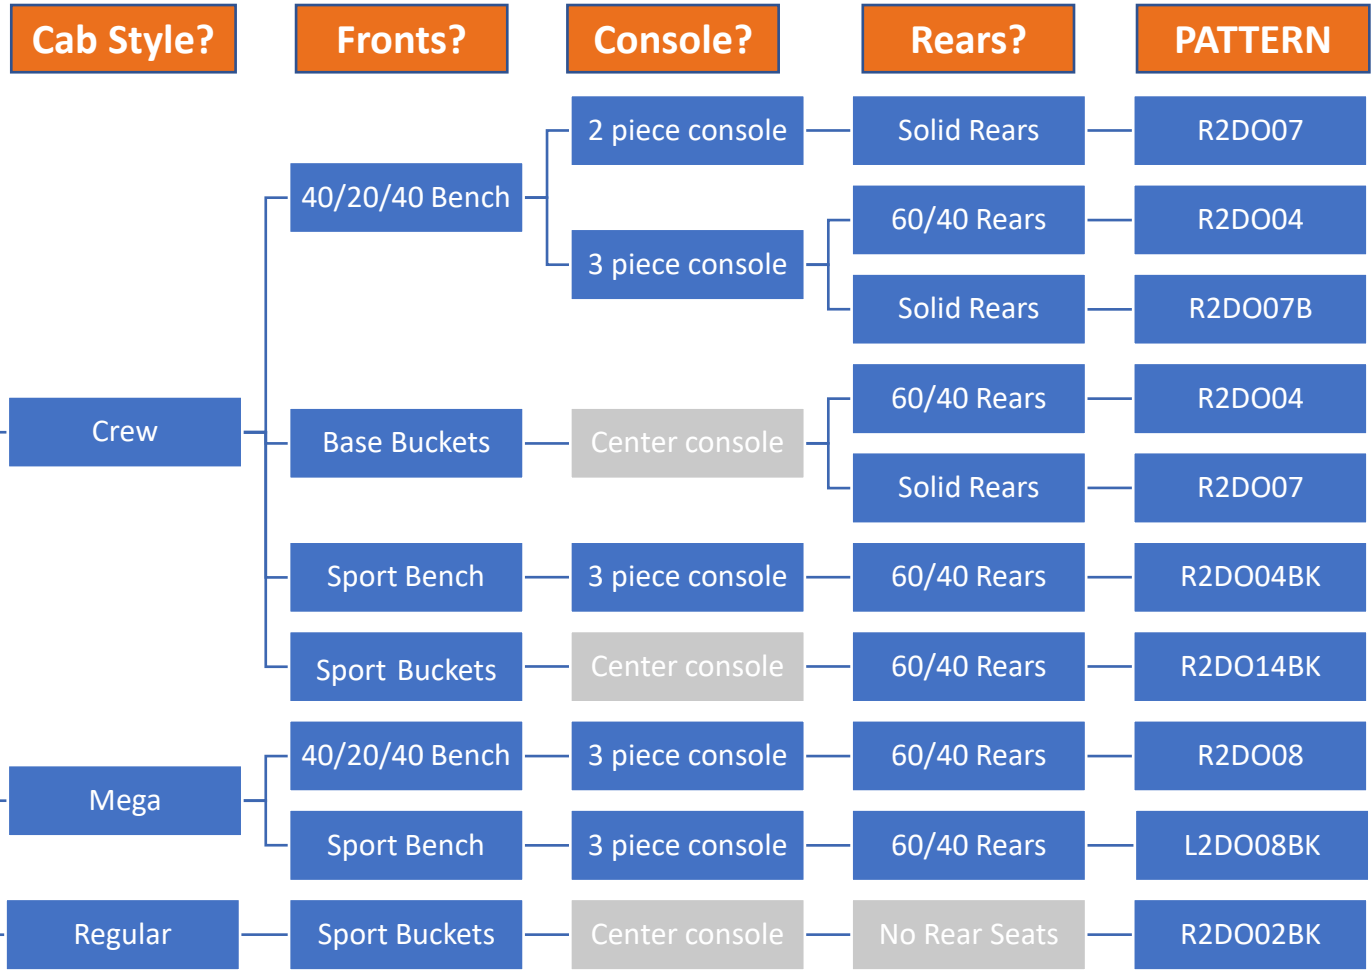

2500/3500

Automatic or Manual Transmission?

**IF MANUAL,
ORDER FRONT
CONSOLE
*K2DO98
WITH THE KIT**

How to order a 2019-2021 RAM 2500/3500 (DJ/D2)

*Sport Bench only available in the POWER WAGON. Sport Buckets in FACTORY LEATHER LARAMIE.

For RAM HD Regular cabs, order fronts from any CREW pattern except S2DO14SBN.

BASE BUCKET

SPORT 40/20/40 Bkts/Bench (higher shoulders)

Only available in the PowerWagon / Laramie