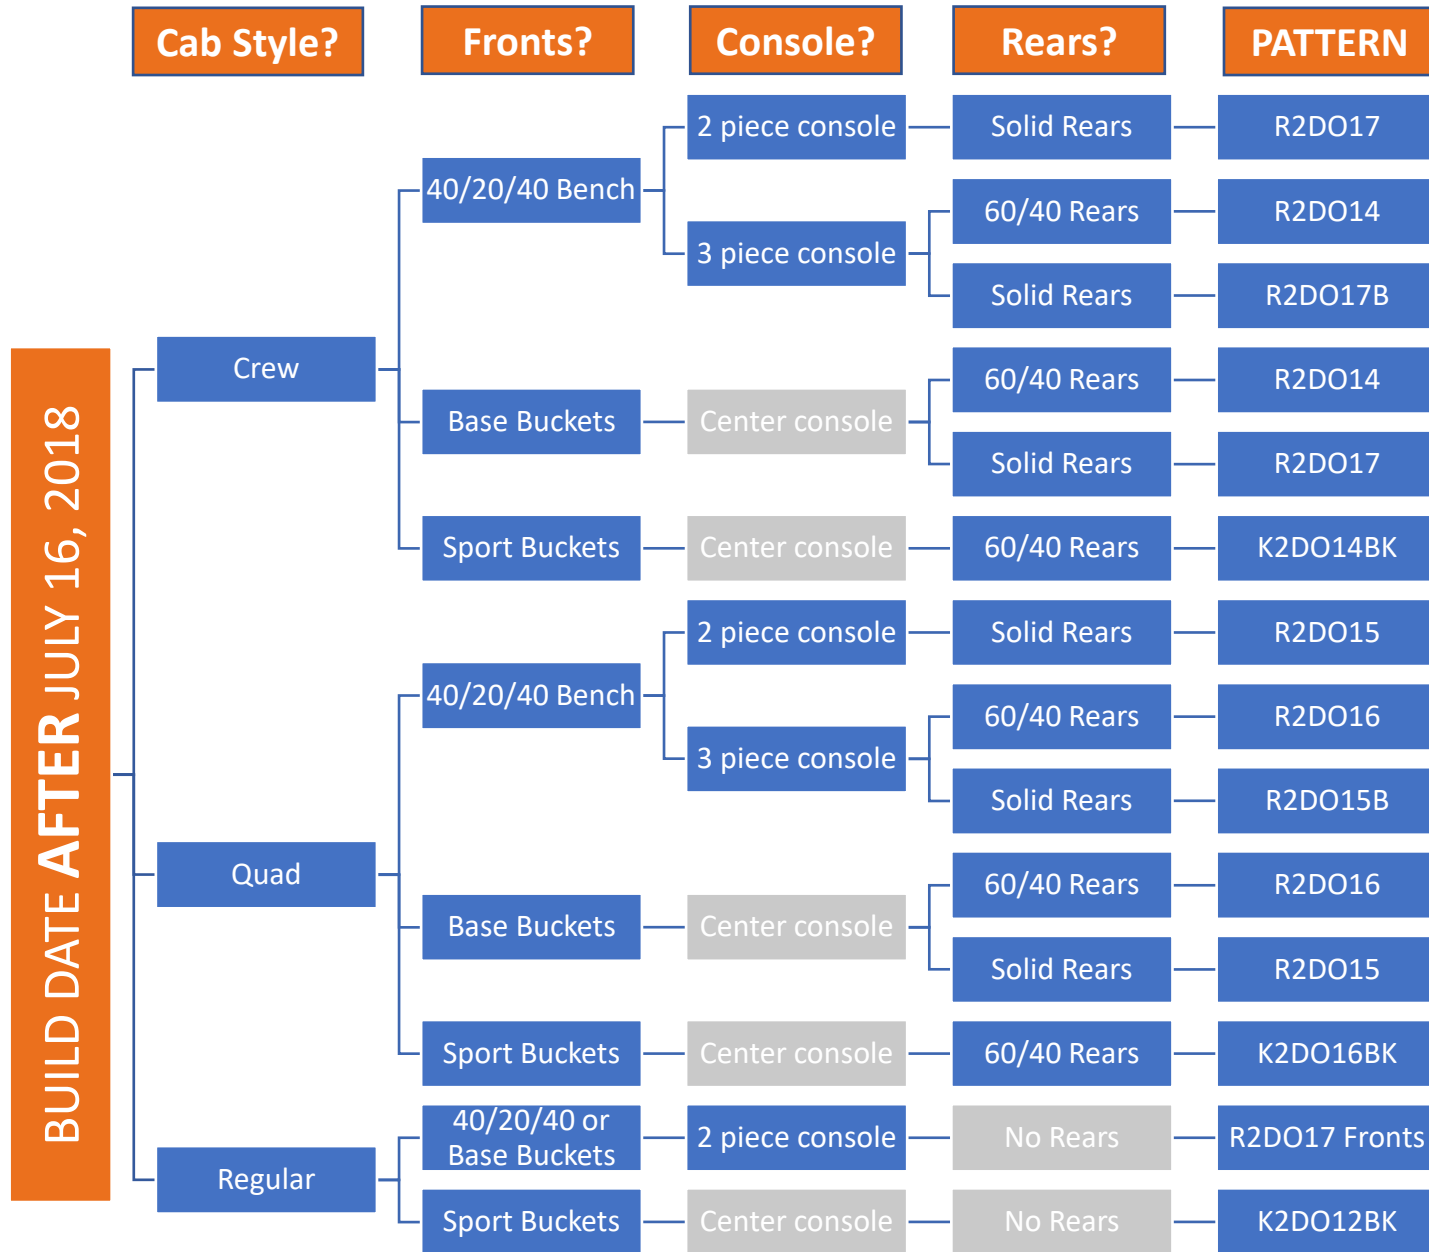

1

2

- 1) DATE of MFR (BUILT): **MONTH-YEAR (6-18)**
- 2) MDH: MONTH-**DAY**-**HOUR (062817)**

The truck in this example was built **6/28/18** (at 5 p.m.)

This is the date we need to know to determine if the truck was built **before or after 7/16/18.**

2500/3500

Automatic or Manual Transmission?

**IF MANUAL,
ORDER FRONT
CONSOLE
*K2DO98
WITH THE KIT**

How to order a 2019-2021 RAM 2500/3500 (DJ/D2)

*Sport Bench only available in the POWER WAGON. Sport Buckets in FACTORY LEATHER LARAMIE.