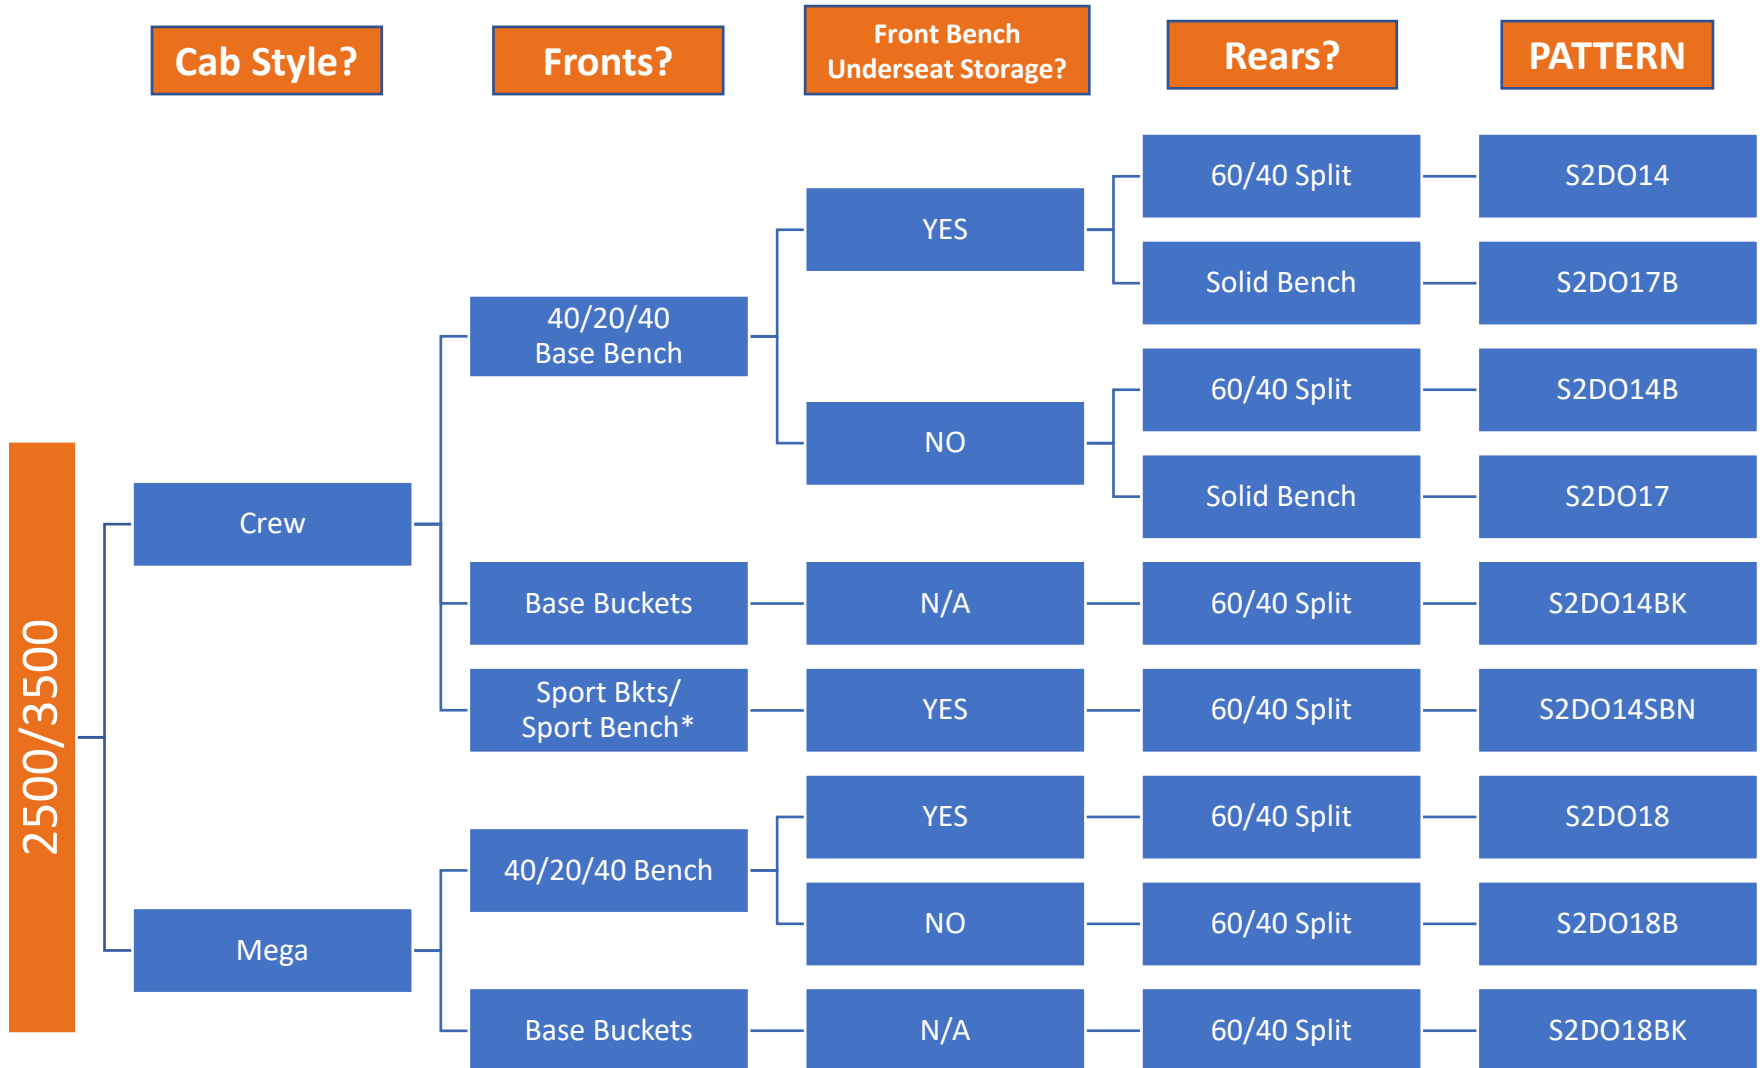

1

2

- 1) DATE of MFR (BUILT): **MONTH-YEAR (6-18)**
- 2) MDH: MONTH-**DAY**-**HOUR (062817)**

The truck in this example was built **6/28/18** (at 5 p.m.)

This is the date we need to know to determine if the truck was built **before or after 7/16/18.**

How to order a 2021 RAM DS 1500 Classic

How to order a 2019-2021 RAM 1500 (DT)

Cab Style? **Fronts?** **Console?** **Rears?** **PATTERN**

RAM DT

**Laramie with
Factory Leather**

How to order a 2018 RAM 2500 / 3500

2500/3500

Automatic or Manual Transmission?

**IF MANUAL,
ORDER FRONT
CONSOLE
*K2DO98
WITH THE KIT**

How to order a 2019-2021 RAM 2500/3500 (DJ/D2)

*Sport Bench only available in the POWER WAGON. Sport Buckets in FACTORY LEATHER LARAMIE.

For RAM HD Regular cabs, order fronts from any CREW pattern except S2DO14SBN.

BASE BUCKET

SPORT 40/20/40 Bkts/Bench (higher shoulders)

Only available in the PowerWagon / Laramie