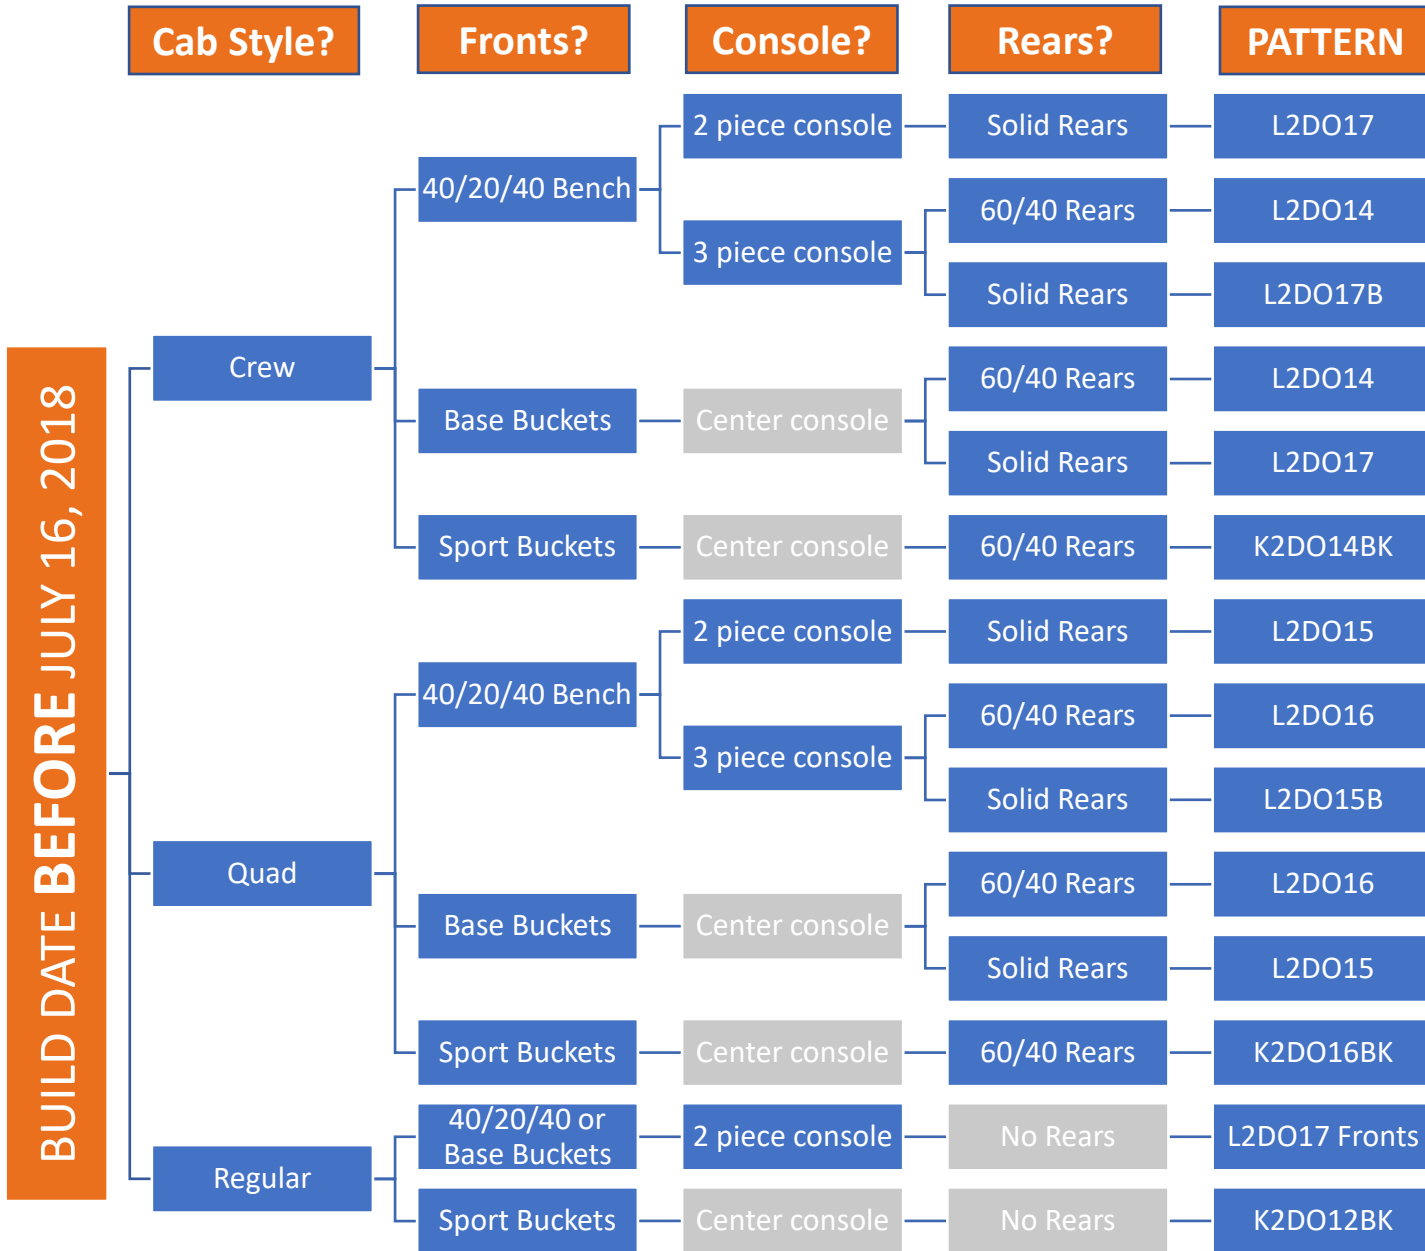

RAM DT (2019-2021) vs. RAM DS (2018-2021 Classic)

The 2019-2021 RAM DS models carry this badge.

RAM

How to locate a RAM DS 1500 Build Date

FINDING THE BUILD DATE **ON THE TRUCK**:

- There is one white sticker located on the driver door. We will need the following information from **TWO locations** on this sticker to determine the truck's build date.

1

2

- 1) DATE of MFR (BUILT): **MONTH-YEAR (6-18)**
- 2) MDH: MONTH-**DAY**-**HOUR (062817)**

The truck in this example was built **6/28/18** (at 5 p.m.)

This is the date we need to know to determine if the truck was built **before or after 7/16/18.**

How to order a 2021 RAM DS 1500 Classic

How to order a 2019-2021 RAM 1500 (DT)

Cab Style? **Fronts?** **Console?** **Rears?** **PATTERN**

RAM DT

**Laramie with
Factory Leather**

How to order a 2018 RAM 2500 / 3500

2500/3500

Automatic or Manual Transmission?

**IF MANUAL,
ORDER FRONT
CONSOLE
*K2DO98
WITH THE KIT**

How to order a 2019-2021 RAM 2500/3500 (DJ/D2)

*Sport Bench only available in the POWER WAGON. Sport Buckets in FACTORY LEATHER LARAMIE.