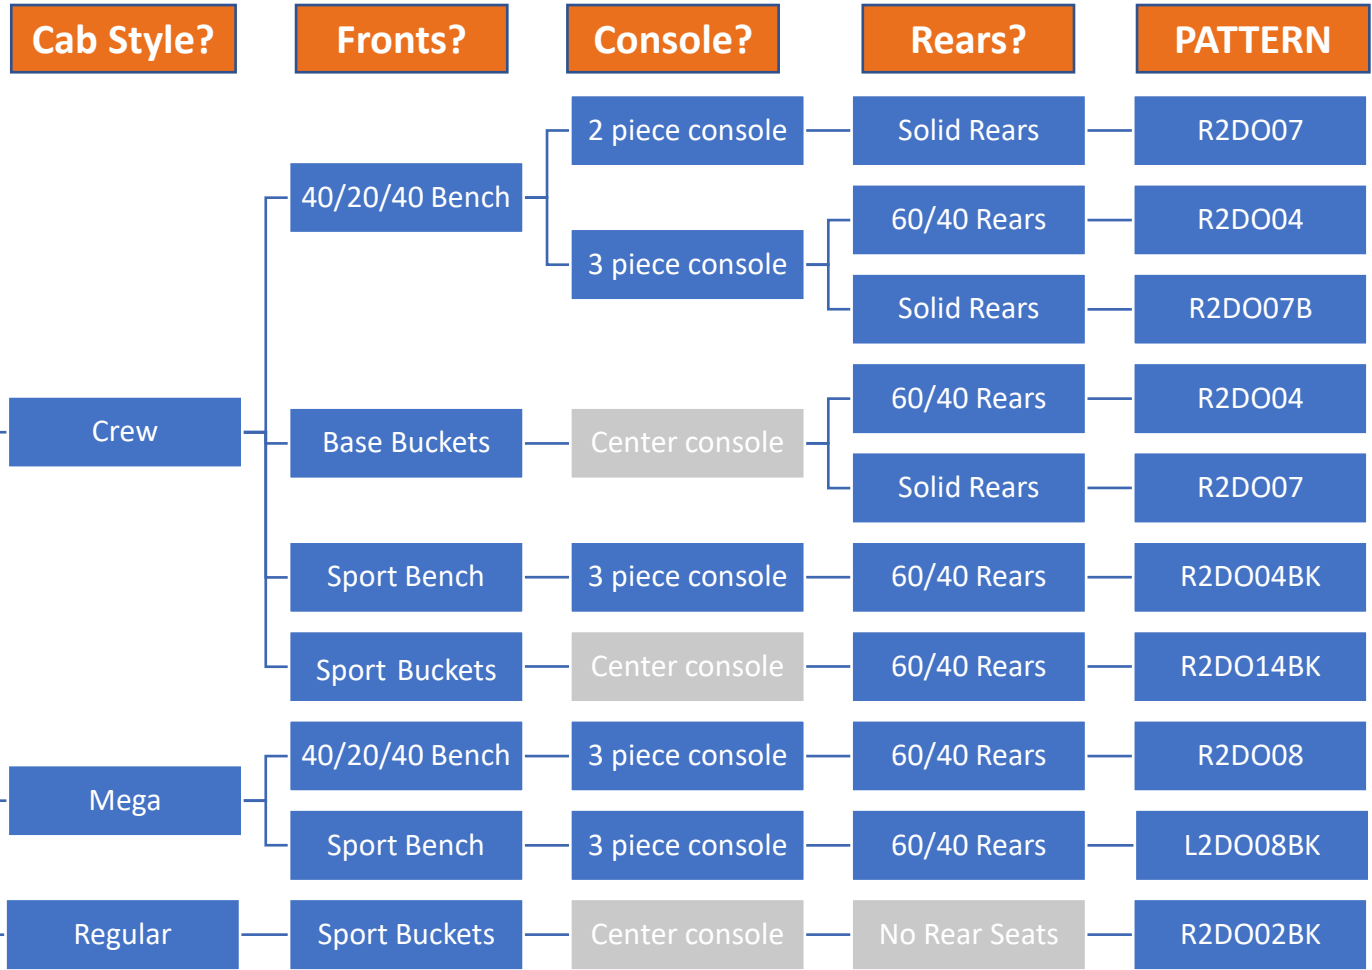

2500/3500

Automatic or
Manual
Transmission?

**IF MANUAL,
ORDER FRONT
CONSOLE
*K2DO98
WITH THE KIT**

How to order a 2019-2021 RAM 2500/3500 (DJ/D2)

*Sport Bench only available in the POWER WAGON. Sport Buckets in FACTORY LEATHER LARAMIE.

For RAM HD Regular cabs, order fronts from any CREW pattern except S2DO14SBN.

BASE BUCKET

SPORT 40/20/40 Bkts/Bench (higher shoulders)

Only available in the PowerWagon / Laramie