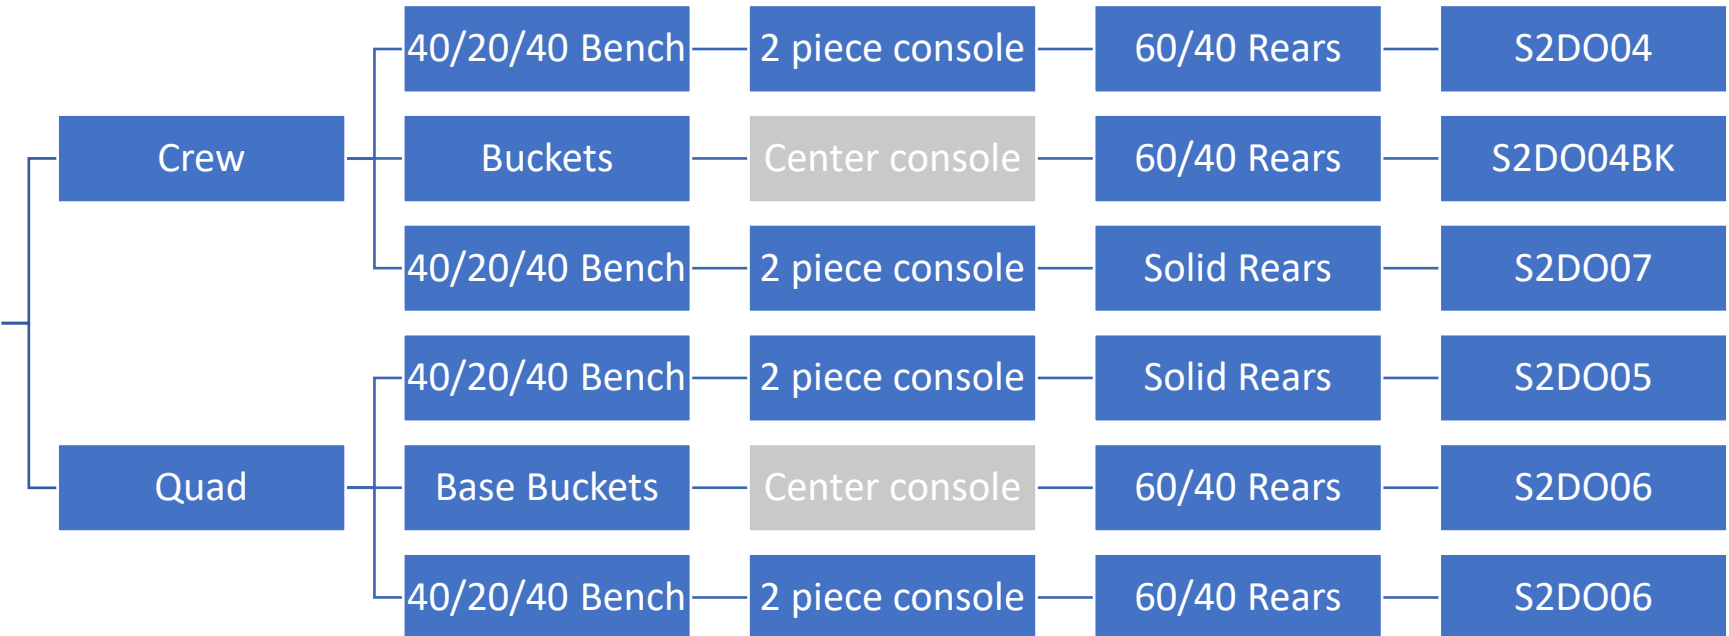

How to order a 2019-2021 RAM 1500 (DT)

Cab Style?   **Fronts?**   **Console?**   **Rears?**   **PATTERN**

RAM DT