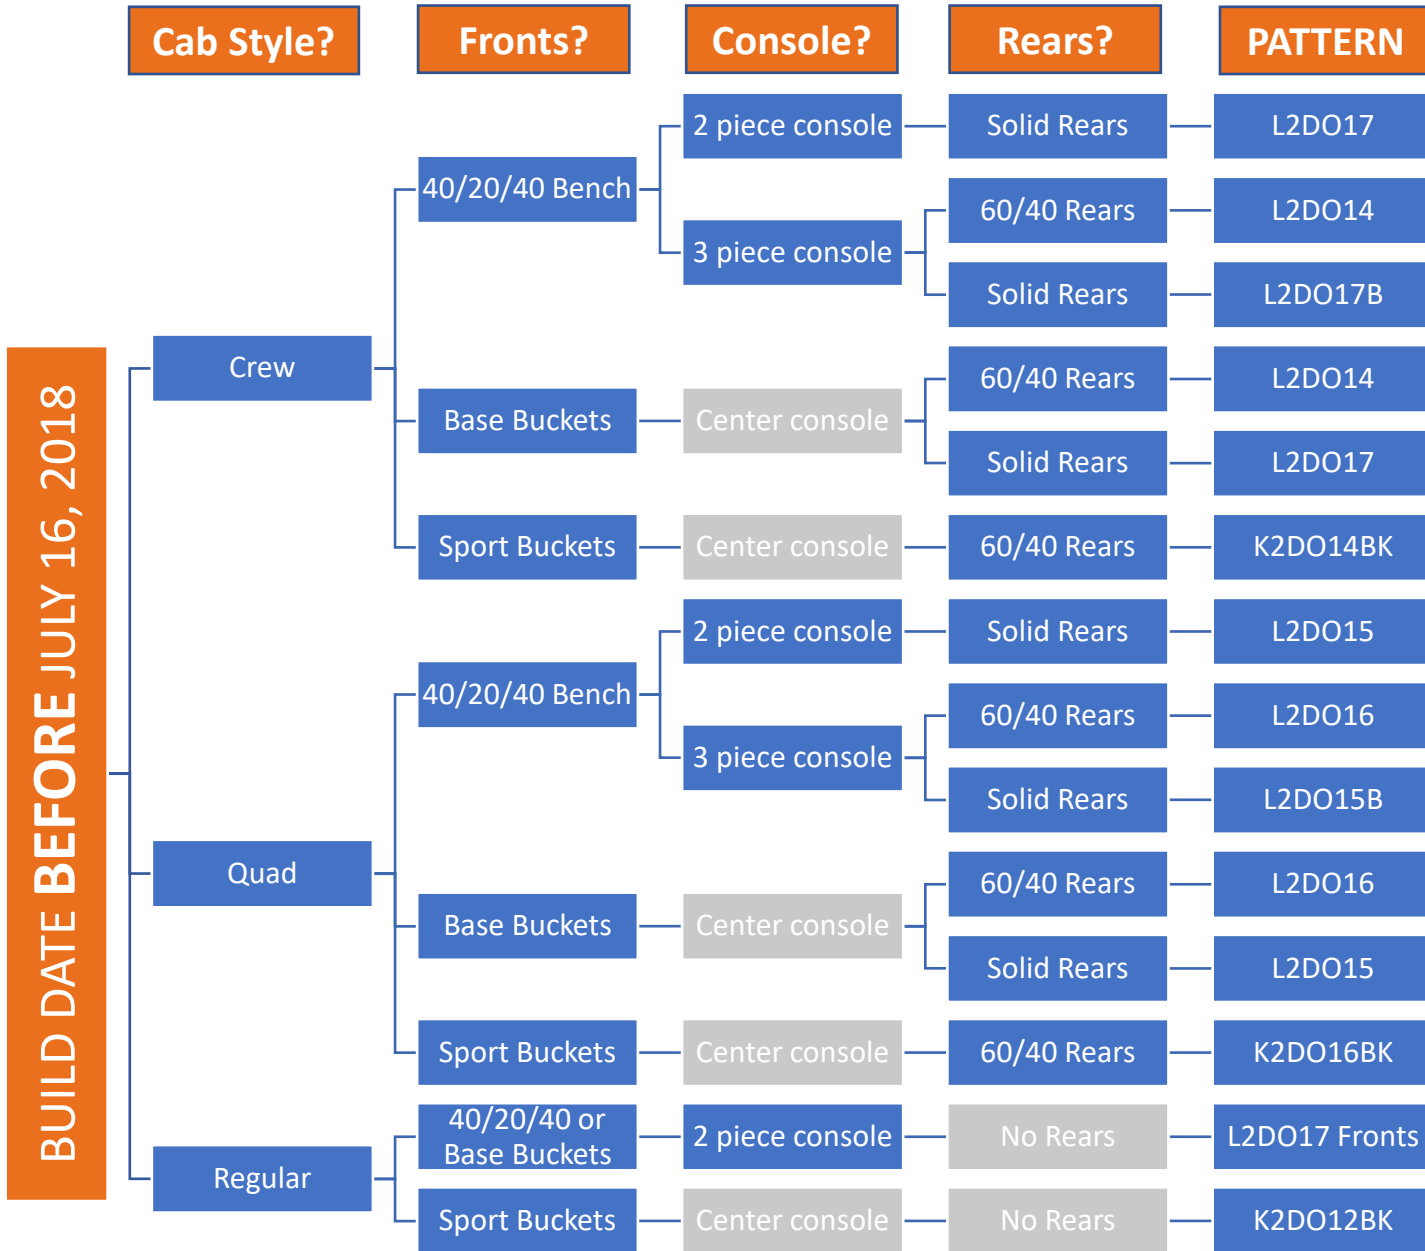

RAM DT (2019-2021) vs. RAM DS (2018-2021 Classic)

The 2019-2021 RAM DS models carry this badge.

RAM

How to locate a RAM DS 1500 Build Date

FINDING THE BUILD DATE **ON THE TRUCK**:

- There is one white sticker located on the driver door. We will need the following information from **TWO locations** on this sticker to determine the truck's build date.

1

2

- 1) DATE of MFR (BUILT): **MONTH-YEAR (6-18)**
- 2) MDH: MONTH-**DAY**-**HOUR (062817)**

The truck in this example was built **6/28/18** (at 5 p.m.)

This is the date we need to know to determine if the truck was built **before or after 7/16/18.**

How to order a 2021 RAM DS 1500 Classic

How to order a 2019-2021 RAM 1500 (DT)

Cab Style? **Fronts?** **Console?** **Rears?** **PATTERN**

RAM DT

Laramie with Factory Leather

How to order a 2018 RAM 2500 / 3500

2500/3500

Automatic or
Manual
Transmission?

**IF MANUAL,
ORDER FRONT
CONSOLE
*K2DO98
WITH THE KIT**

How to order a 2019-2021 RAM 2500/3500 (DJ/D2)

*Sport Bench only available in the POWER WAGON. Sport Buckets in FACTORY LEATHER LARAMIE.