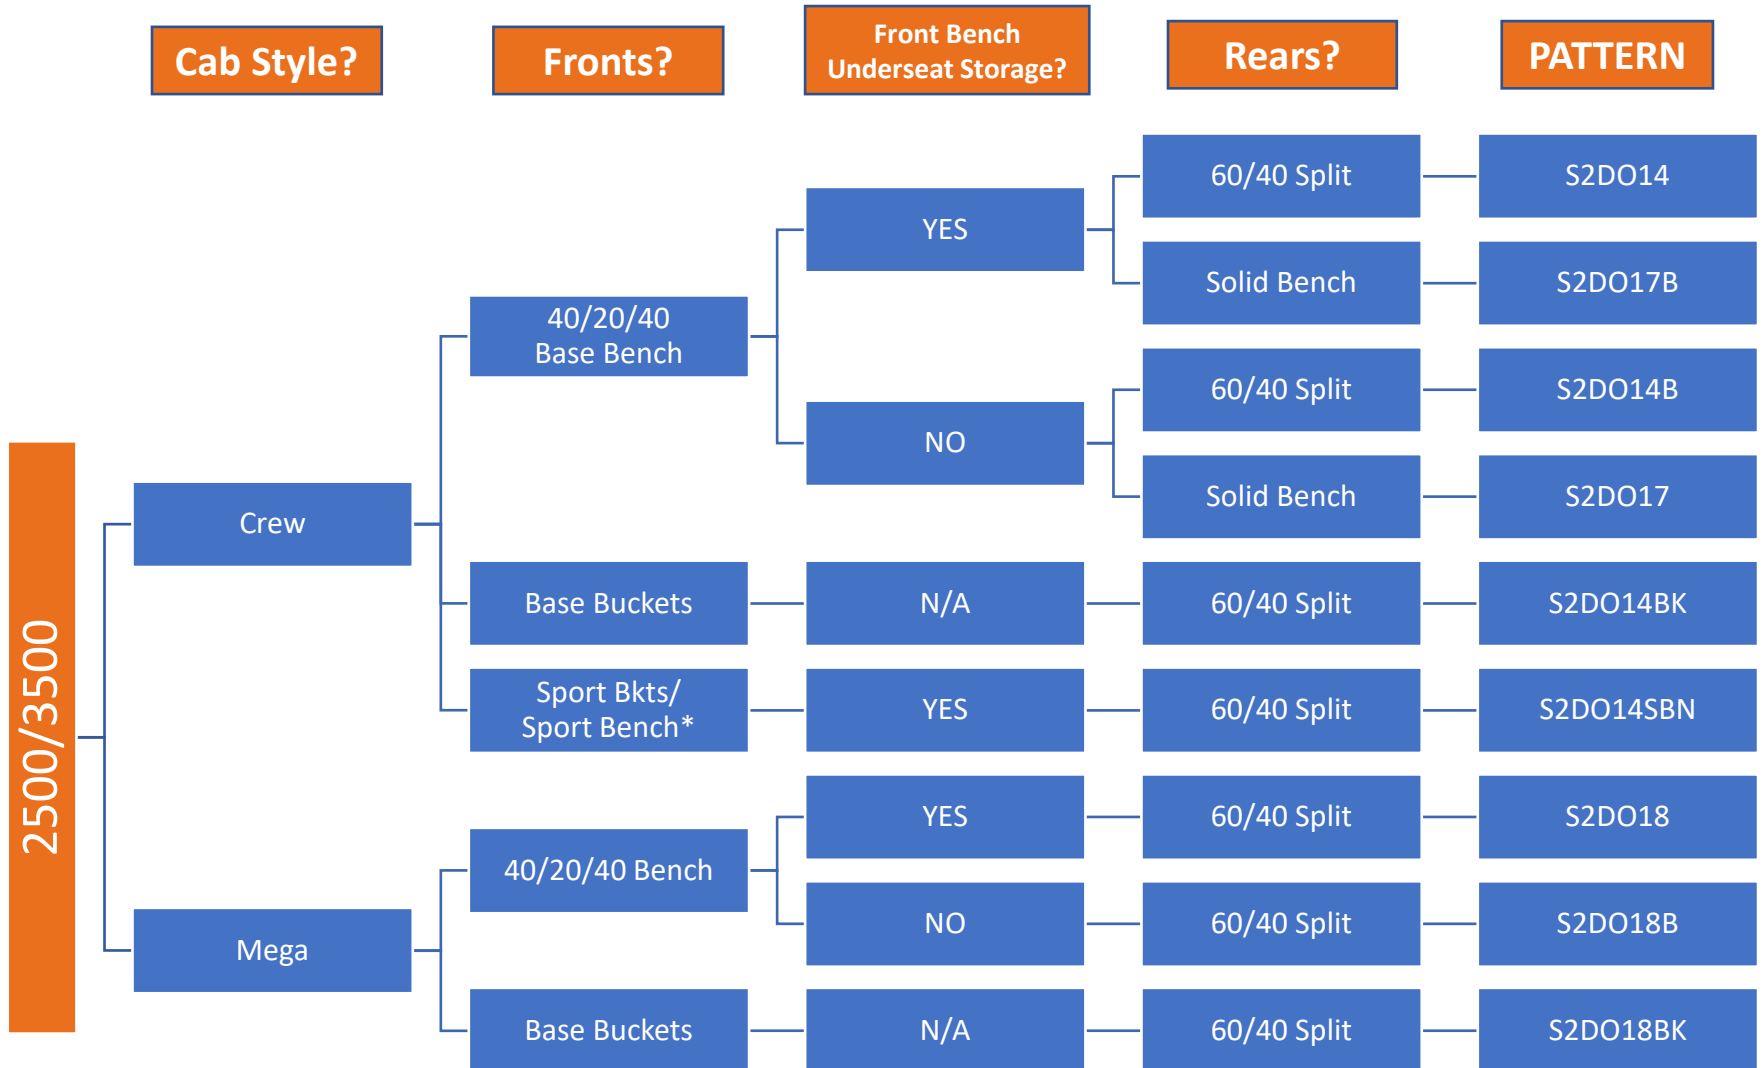

1

2

- 1) DATE of MFR (BUILT): **MONTH-YEAR (6-18)**
- 2) MDH: MONTH-**DAY**-**HOUR (062817)**

The truck in this example was built **6/28/18** (at 5 p.m.)

This is the date we need to know to determine if the truck was built **before or after 7/16/18.**

How to order a 2021 RAM DS 1500 Classic

How to order a 2019-2021 RAM 1500 (DT)

Cab Style? **Fronts?** **Console?** **Rears?** **PATTERN**

RAM DT

Laramie with Factory Leather

How to order a 2018 RAM 2500 / 3500

2500/3500

Automatic or
Manual
Transmission?

**IF MANUAL,
ORDER FRONT
CONSOLE
*K2DO98
WITH THE KIT**

How to order a 2019-2021 RAM 2500/3500 (DJ/D2)

*Sport Bench only available in the POWER WAGON. Sport Buckets in FACTORY LEATHER LARAMIE.

For RAM HD Regular cabs, order fronts from any CREW pattern except S2DO14SBN.

BASE BUCKET

SPORT 40/20/40 Bkts/Bench (higher shoulders)

Only available in the PowerWagon / Laramie