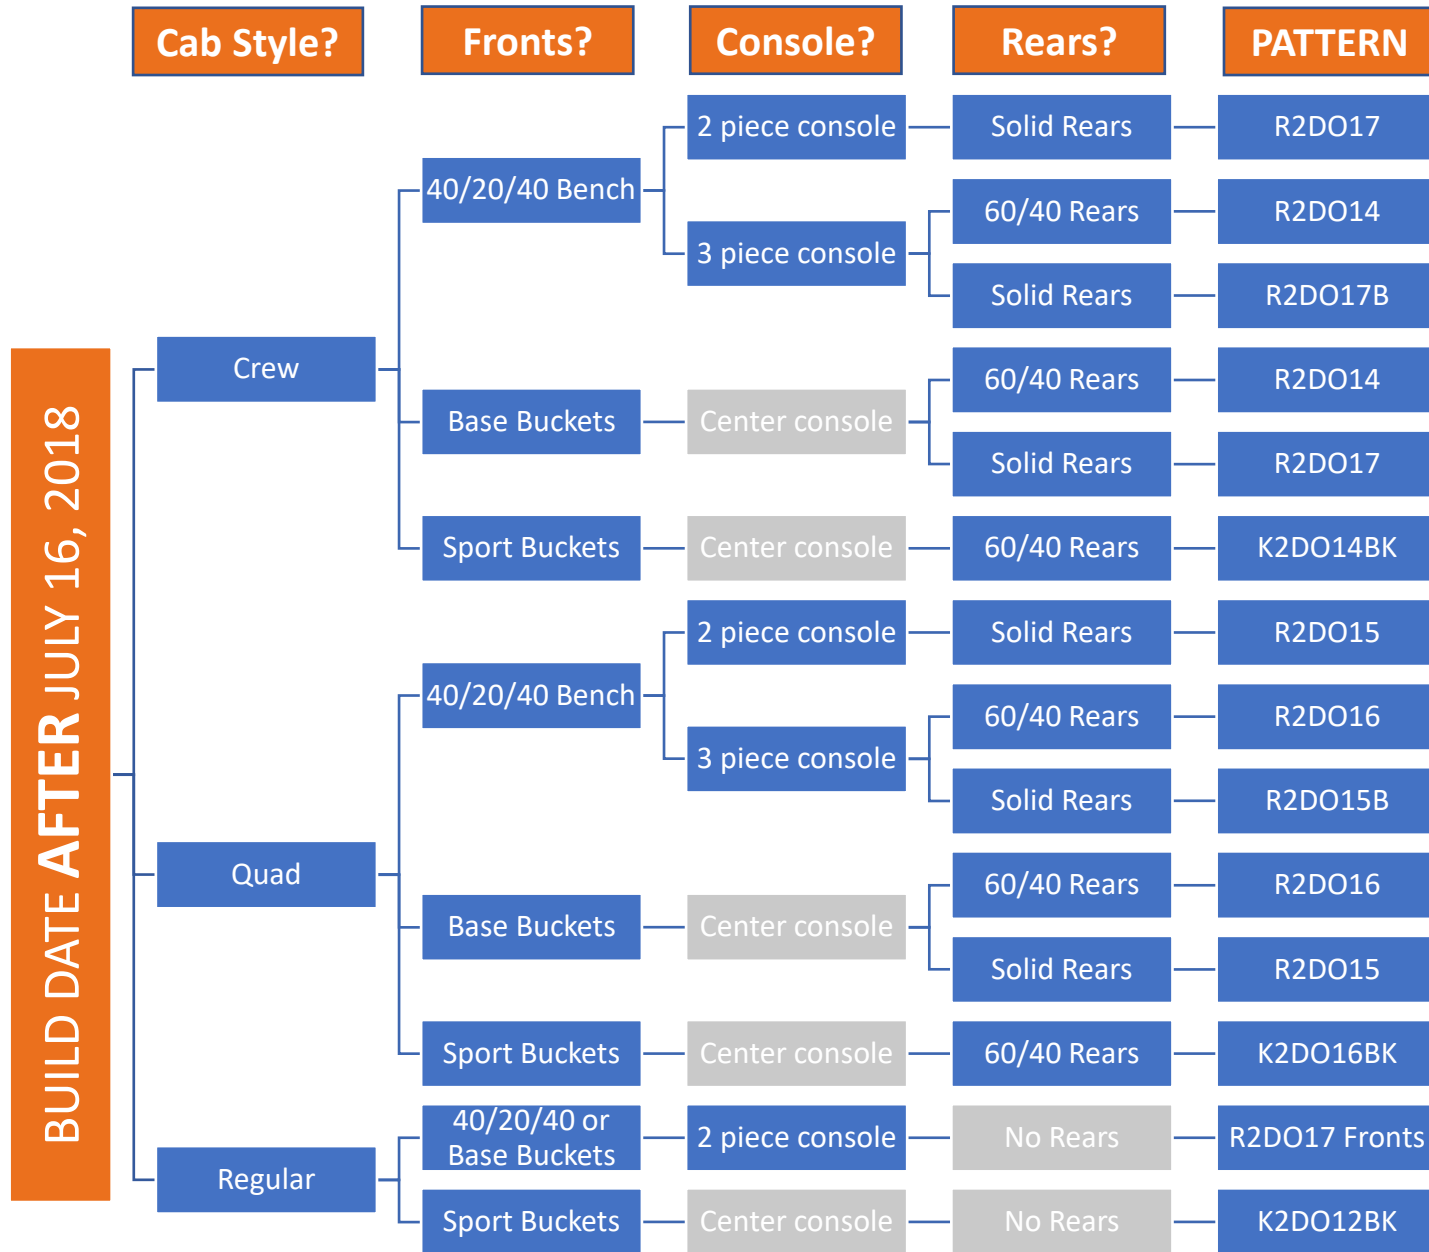

1

2

- 1) DATE of MFR (BUILT): **MONTH-YEAR (6-18)**
- 2) MDH: MONTH-**DAY**-**HOUR (062817)**

The truck in this example was built **6/28/18** (at 5 p.m.)

This is the date we need to know to determine if the truck was built **before or after 7/16/18.**

2500/3500

Automatic or
Manual
Transmission?

**IF MANUAL,
ORDER FRONT
CONSOLE
*K2DO98
WITH THE KIT**

How to order a 2019-2021 RAM 2500/3500 (DJ/D2)

*Sport Bench only available in the POWER WAGON. Sport Buckets in FACTORY LEATHER LARAMIE.