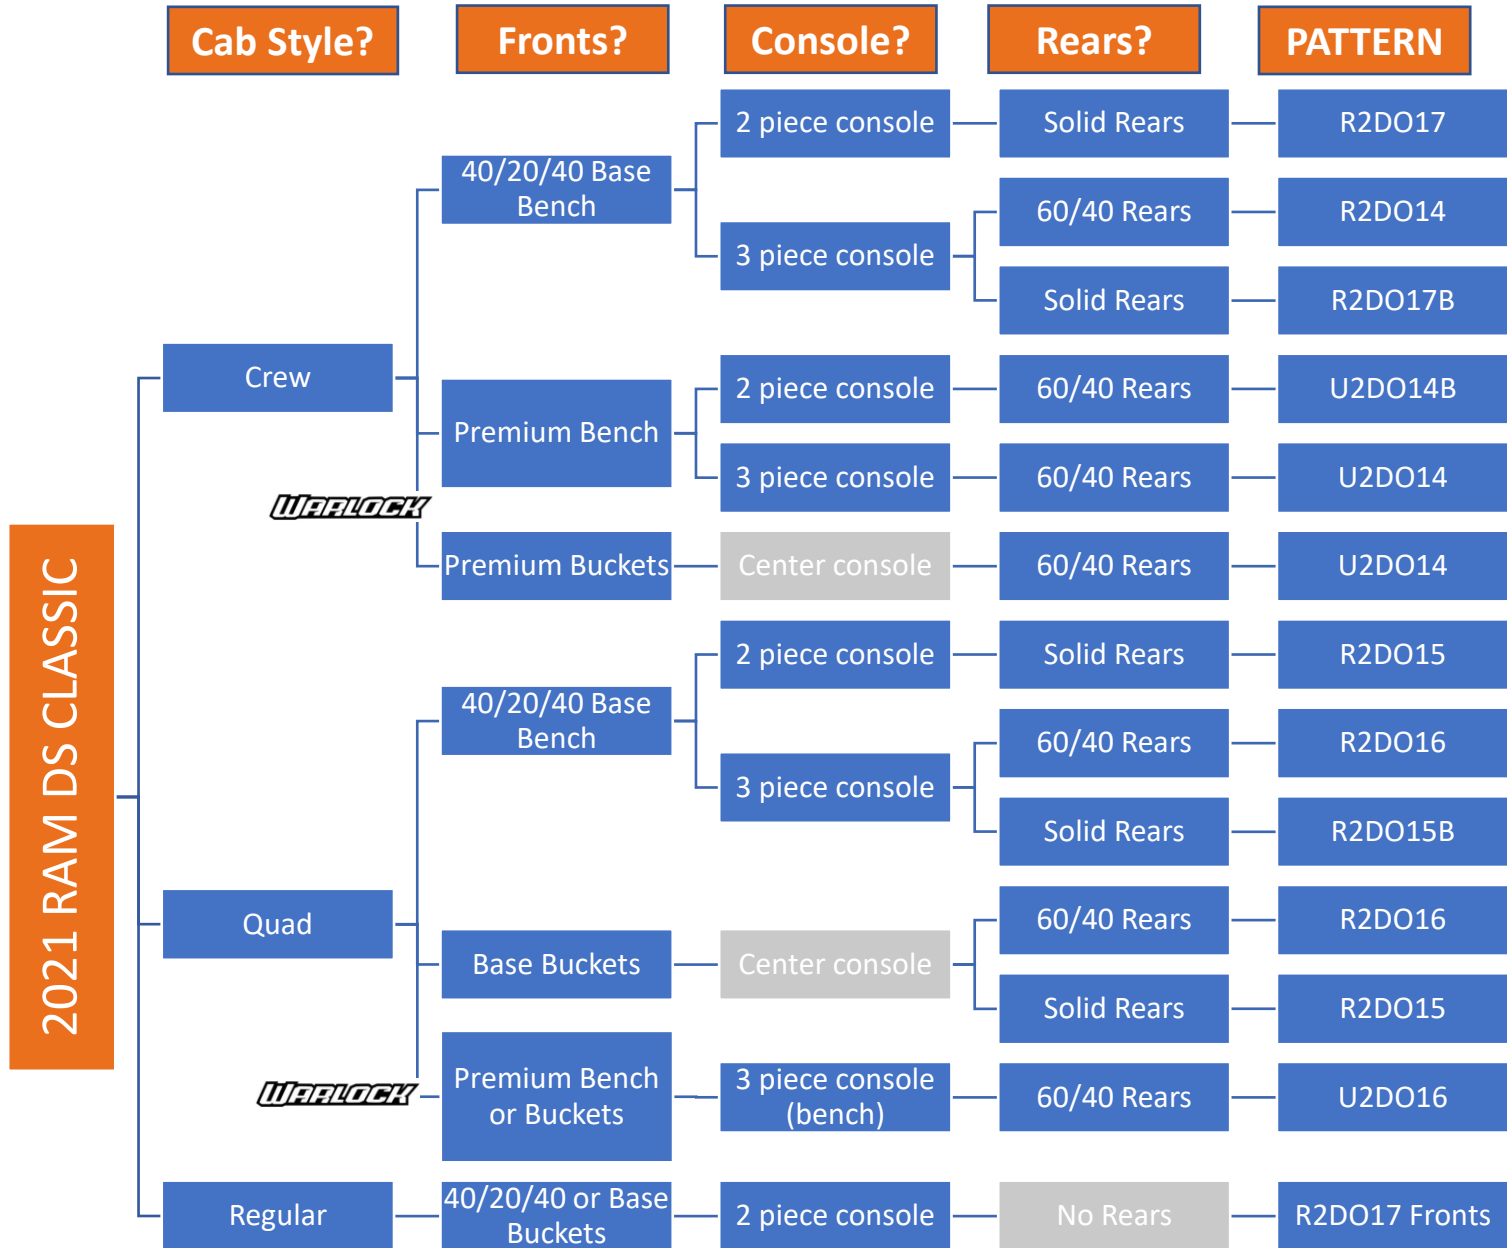

1

2

- 1) DATE of MFR (BUILT): **MONTH-YEAR (6-18)**
- 2) MDH: MONTH-**DAY**-**HOUR (062817)**

The truck in this example was built **6/28/18** (at 5 p.m.)

This is the date we need to know to determine if the truck was built **before or after 7/16/18.**

How to order a 2021 RAM DS 1500 Classic

How to order a 2019-2021 RAM 1500 (DT)

Cab Style? **Fronts?** **Console?** **Rears?** **PATTERN**

RAM DT

Laramie with Factory Leather

How to order a 2018 RAM 2500 / 3500

2500/3500

Automatic or
Manual
Transmission?

**IF MANUAL,
ORDER FRONT
CONSOLE
*K2DO98
WITH THE KIT**

How to order a 2019-2021 RAM 2500/3500 (DJ/D2)

*Sport Bench only available in the POWER WAGON. Sport Buckets in FACTORY LEATHER LARAMIE.